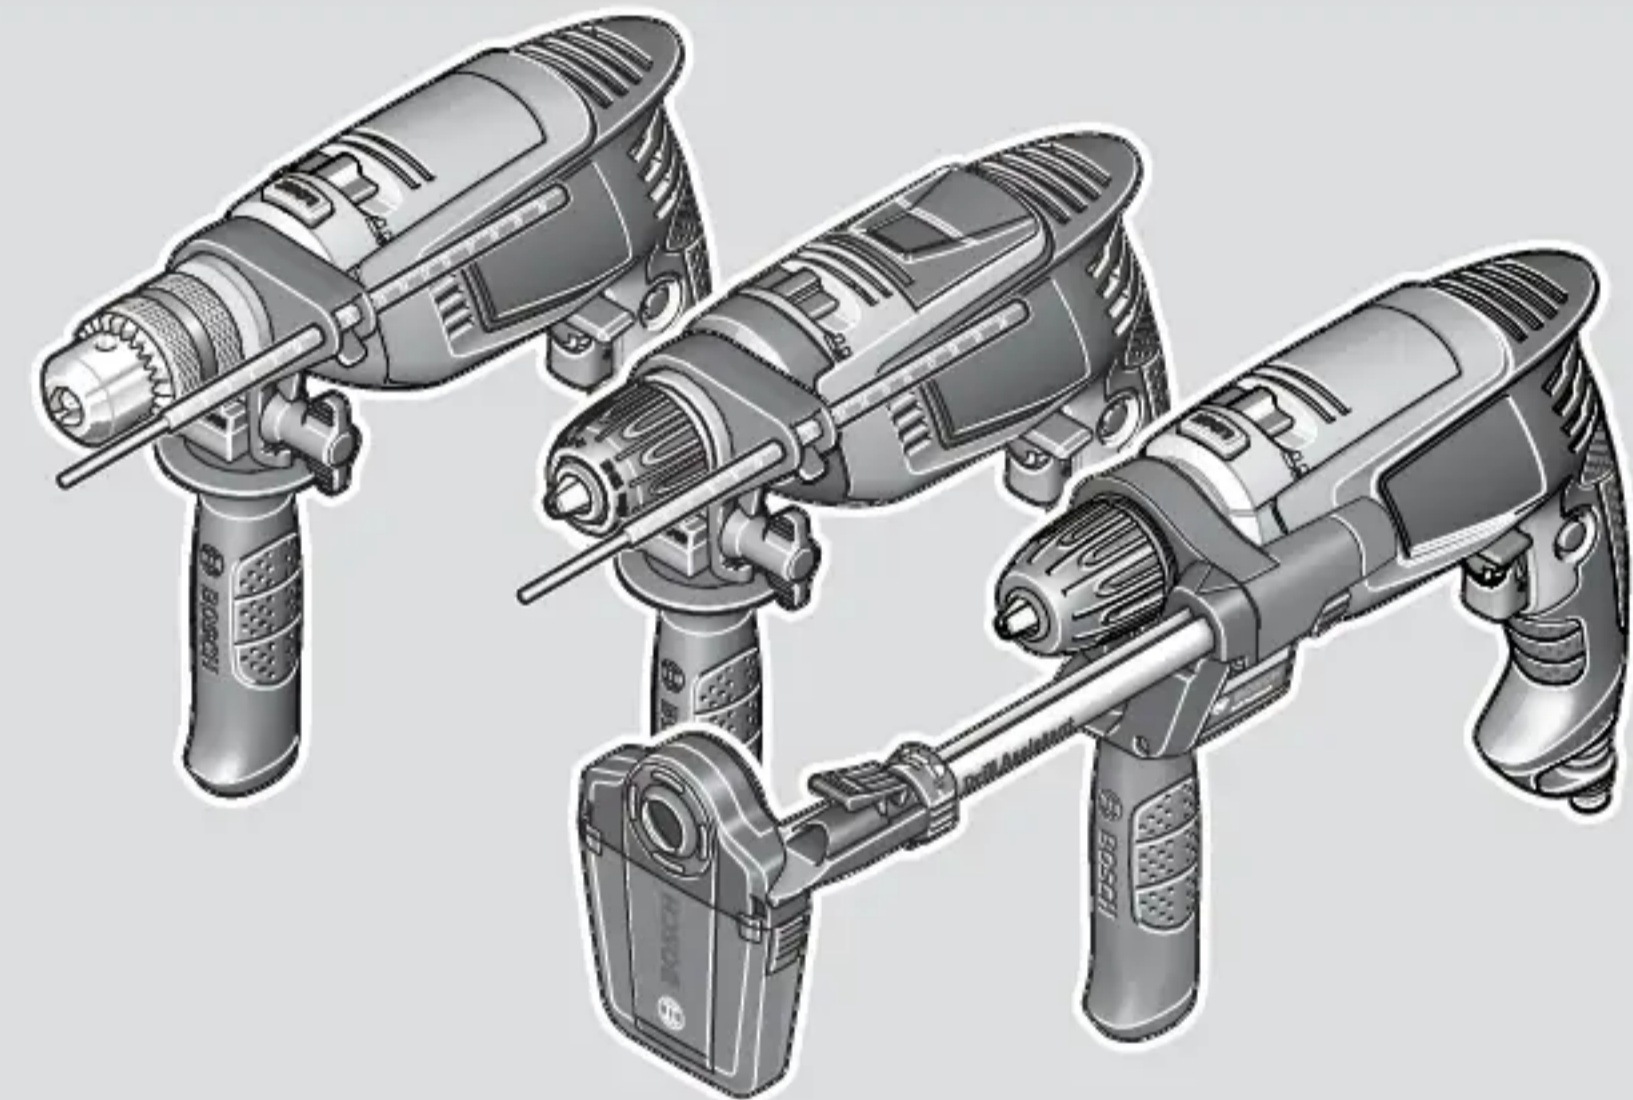

# UniversalImpact

650 | 700 | 700 + Drill Assistant | 730 | 800 | 6700 | 7000 | 8000

Robert Bosch Power Tools GmbH  
70538 Stuttgart  
GERMANY

[www.bosch-pt.com](http://www.bosch-pt.com)

1 609 92A 57E (2019.11) AS / 149