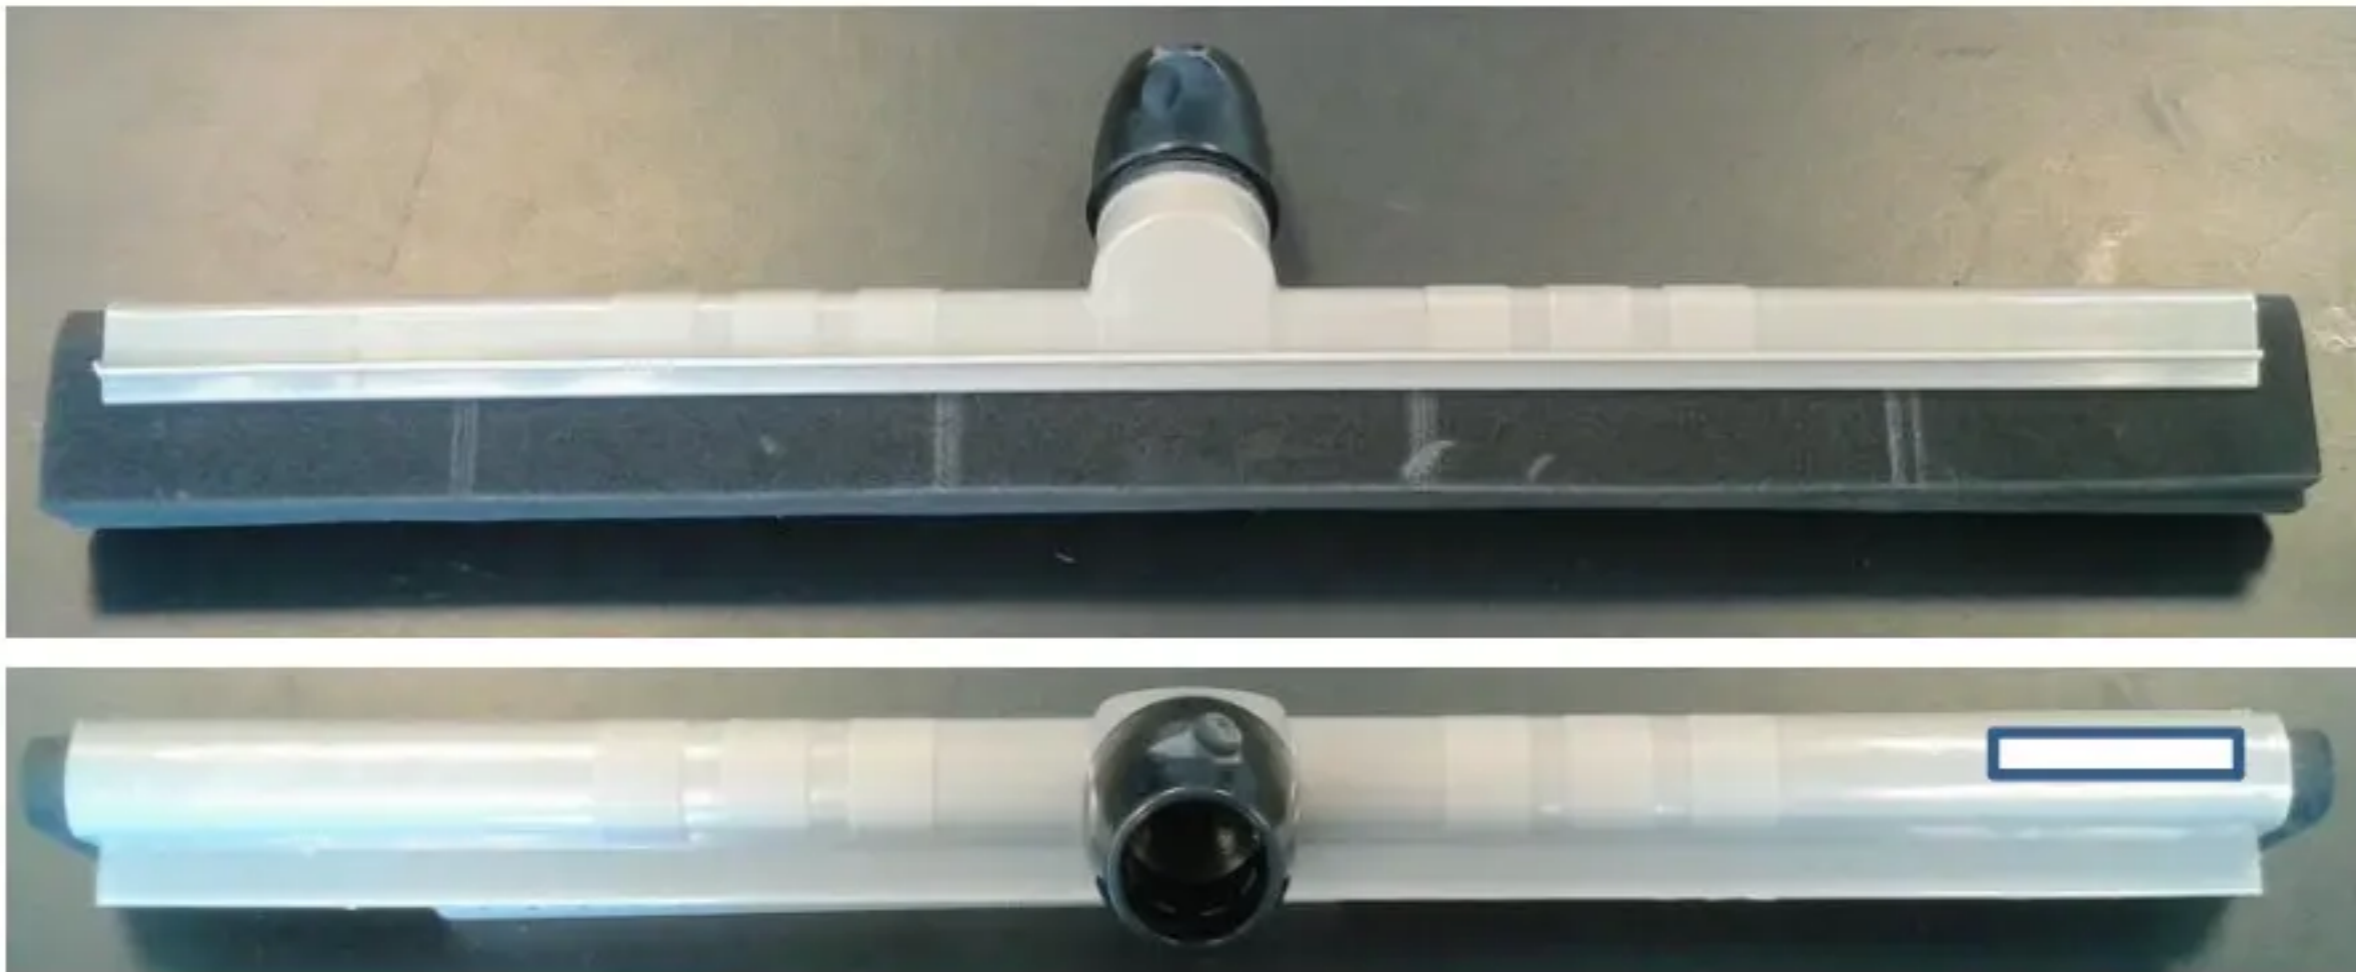

FLOOR SQUEEGEE 42,5 cm

PDC Brush NV
Maïslaan 10
8800 Roeselare, Belgium

Product reference Adeo : 19R11P03-28

Product reference PDC Brush : 1519WN06AD

Pictures of the product

LABELS ON PRODUCT

Sticker 22*106mm

1 cm from the right side of the squeegee

The label has to be securely attached. It shall be durable, easily legible, visible and clear