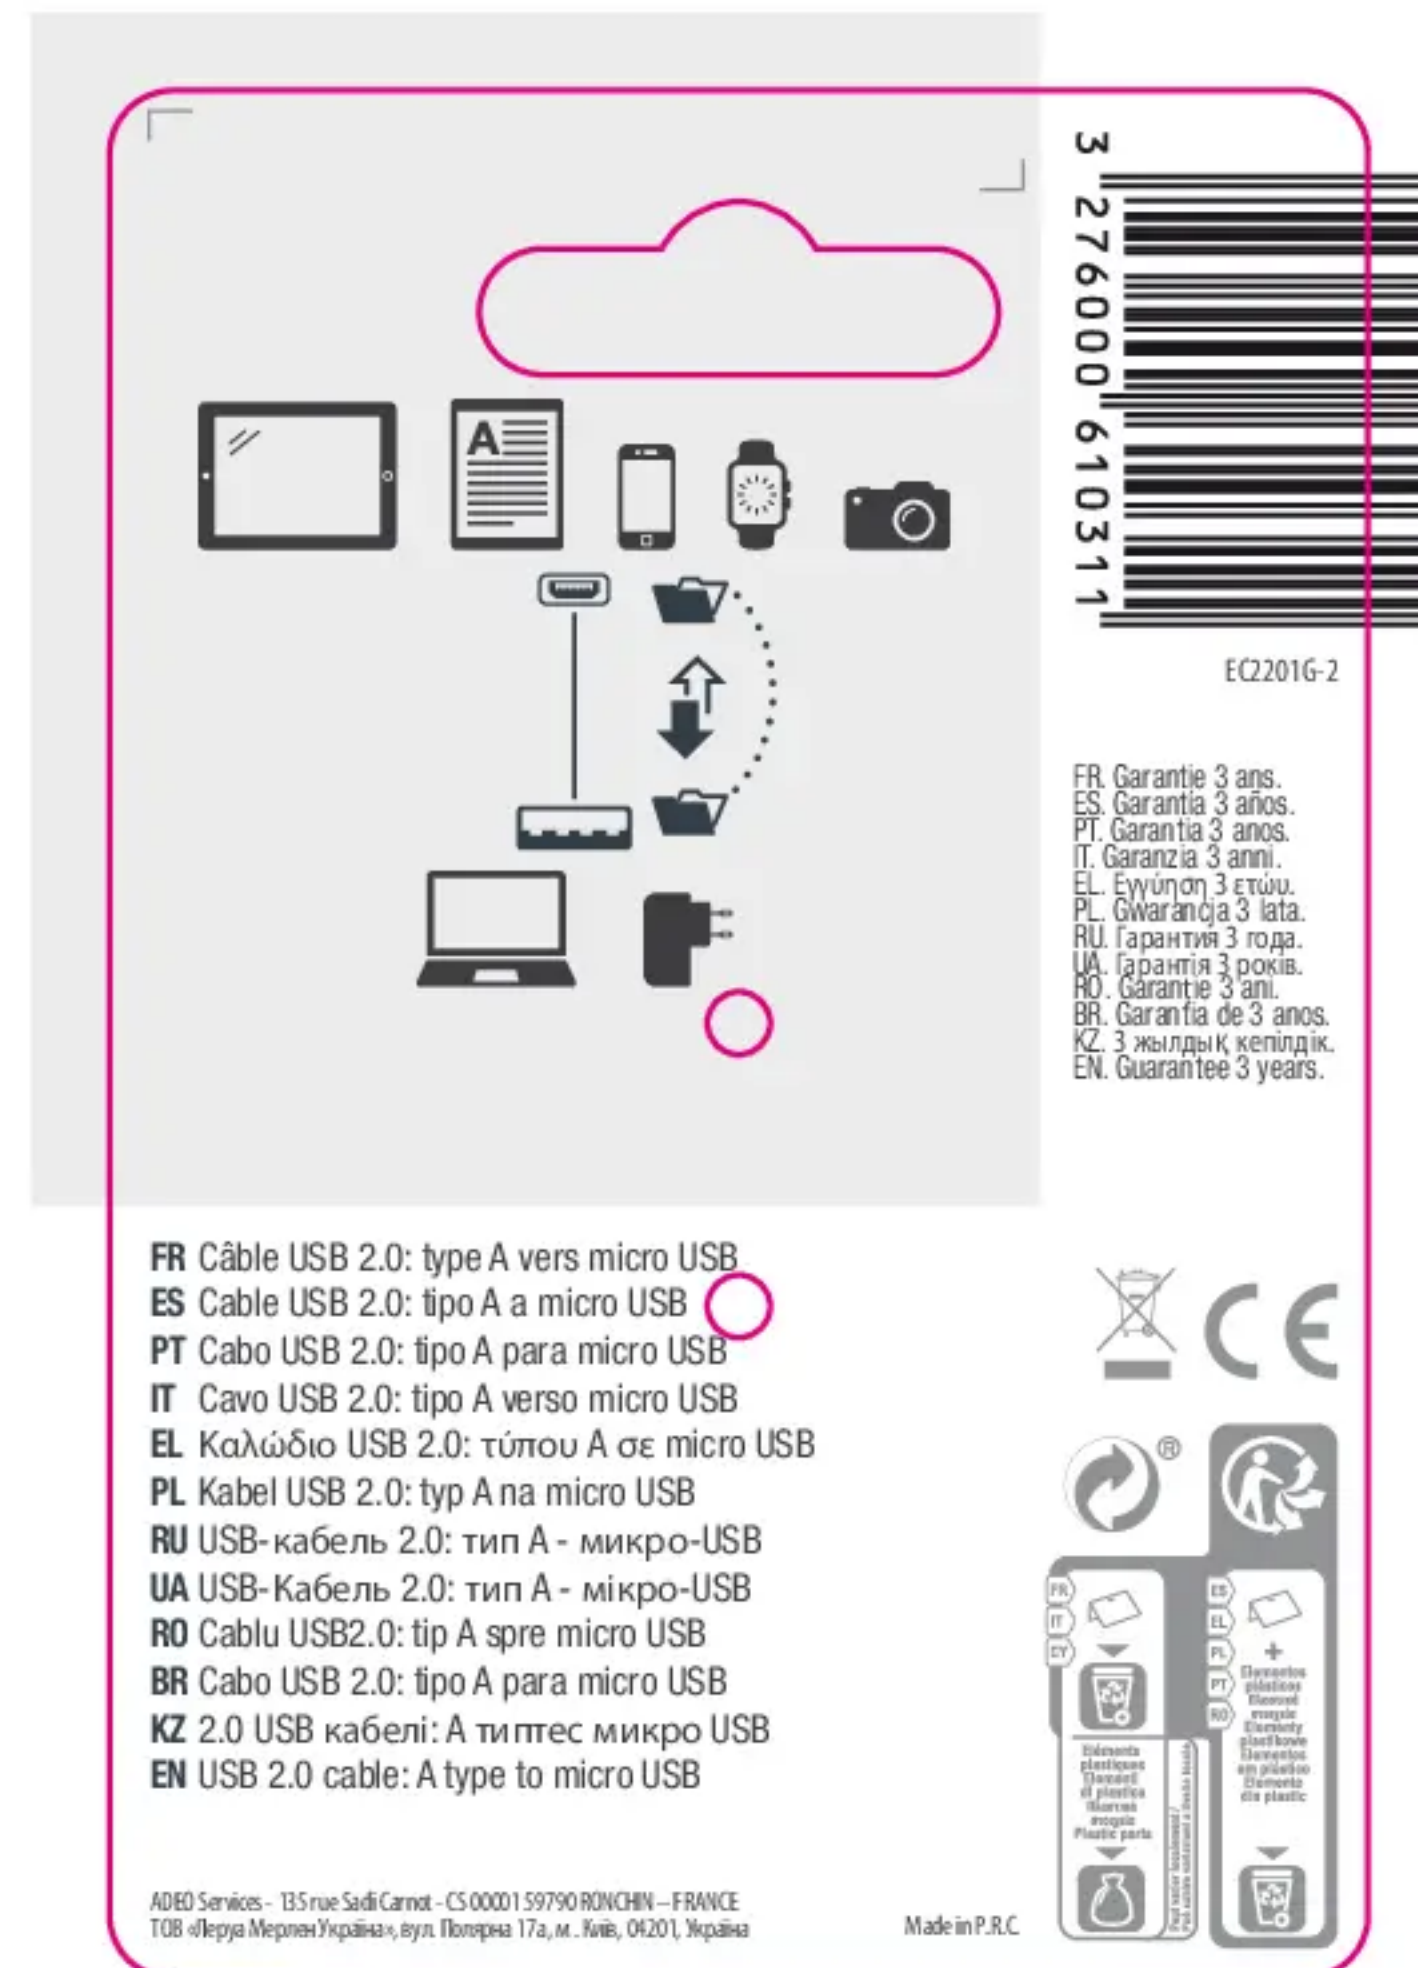

# n504

size:80x120mm

40mm

Reference	Pantone	Customer	Brand Name	Product manager	Packaging Agency																																			
N504 MICRO USB CABLE	<table border="1"> <tr> <td>C</td> <td>M</td> <td>Y</td> <td>K</td> <td>Pantone</td> </tr> <tr> <td>0</td> <td>100</td> <td>100</td> <td>0</td> <td>485C</td> </tr> <tr> <td>0</td> <td>0</td> <td>0</td> <td>55</td> <td>Cool Gray 8C</td> </tr> <tr> <td>65</td> <td>42</td> <td>25</td> <td>71</td> <td>432C</td> </tr> <tr> <td>0</td> <td>0</td> <td>0</td> <td>90</td> <td>Cool Gray 11C</td> </tr> </table>	C	M	Y	K	Pantone	0	100	100	0	485C	0	0	0	55	Cool Gray 8C	65	42	25	71	432C	0	0	0	90	Cool Gray 11C	LEROY MERLIN France Rue Sadi Carnot CS 00001 59790 RONCHIN FRANCE	<table border="1"> <tr> <td>PMS COOL GRAY 8 C</td> <td>0</td> <td>0</td> <td>0</td> <td>55</td> </tr> <tr> <td>PMS 485 C</td> <td>0</td> <td>100</td> <td>100</td> <td>0</td> </tr> </table>	PMS COOL GRAY 8 C	0	0	0	55	PMS 485 C	0	100	100	0	Karine JOURDAN karine.jourdan@adeo.com	QUETZAL Jérôme WATRELOT + 33.3.20.89.57.50 j.watrelot@quetzal-design.com
C	M	Y	K	Pantone																																				
0	100	100	0	485C																																				
0	0	0	55	Cool Gray 8C																																				
65	42	25	71	432C																																				
0	0	0	90	Cool Gray 11C																																				
PMS COOL GRAY 8 C	0	0	0	55																																				
PMS 485 C	0	100	100	0																																				