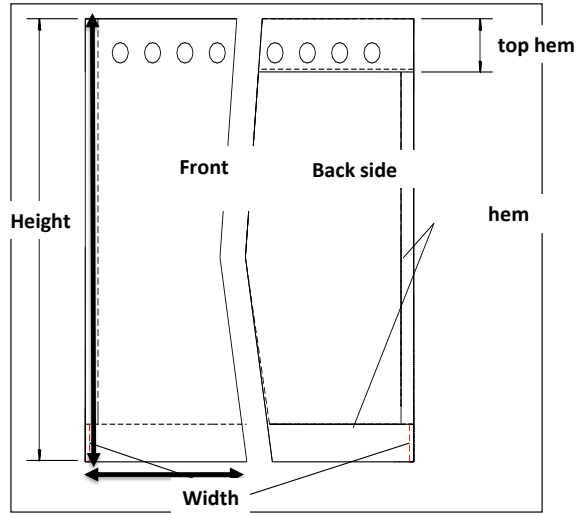

confirm compliance , yes or no

confirm compliance , yes or no

confirm compliance , yes or no

EYELET CURTAIN

MEASUREMENTS

Ref	CURTAINS		EYELETS	PCE WEIGHT
	Width (cm)	Height (cm)	number	Kgs
1	140	280	8	0.840
2				