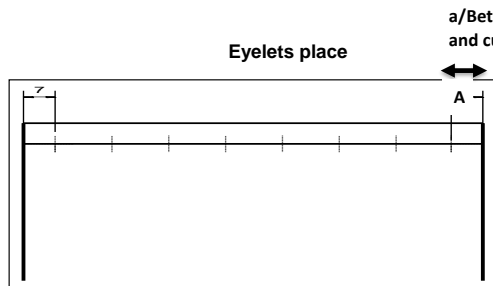

confirm compliance , yes or no

confirm compliance , yes or no

confirm compliance , yes or no

EYELET CURTAIN

MEASUREMENTS

Ref	CURTAINS		EYELETS	PCE WEIGHT
	Width (cm)	Height (cm)	number	Kgs
1	140	280	8	0.840
2				

duplicate line according sizes

SPECIFICATIONS

	Ref ...
Bottom finish (hem) cm	5
Top finish (hem)	8
Side Hem Cm	2
Eyelet place (cm)	
distance A	4
distance B	1

duplicate column if specification different according sizes

SPECIFICATIONS EYELETS

diameter size (mm)	60
Inner diameter (mm)	40
composition	stainless iron
Colour	silver

FABRIC

Ref	composition	Fabric colours		TPX name	TPX CODE
1	100% COTTON	Colour 1	Aqua 2	17-4911 TPX	
1		Colour 2	Granit 3	16-3915 TPX	
		Colour 3	Moon 1	18-0601 TPG	
		Colour 4	Sage 5	14-6007 TPX	
		Colour 5	Triench 6	13-0000 TPX	
		Colour 6	White6		
		Colour 7			
		Colour 8			
		Colour 9			
		Colour 10			