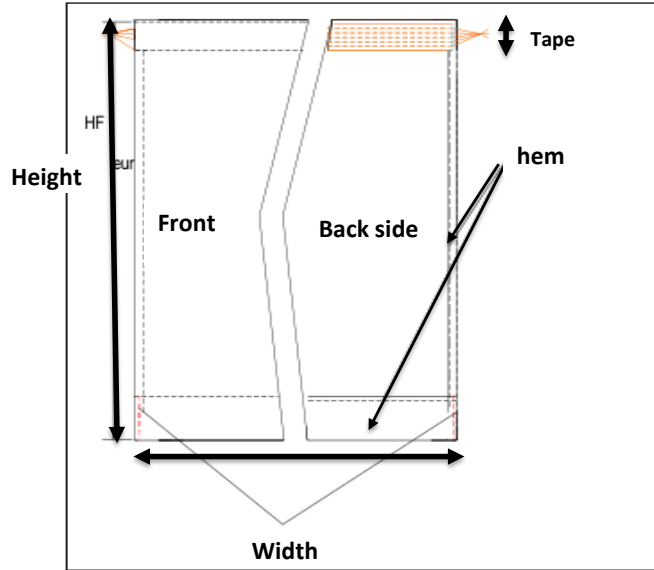

9333

Year >>> 2020
 Project number >>> 20R12P05
 code name >>> LEYA CURTAIN

SUPPLIER >>> ATLAS EXPORT ENTERPRISES
 supplier code >>> 202938

GATHERING TAPE CURTAIN

FRONT SIDE

MEASUREMENTS

Ref	CURTAINS	
	Width (cm)	Height (cm)
1	200	280
2		