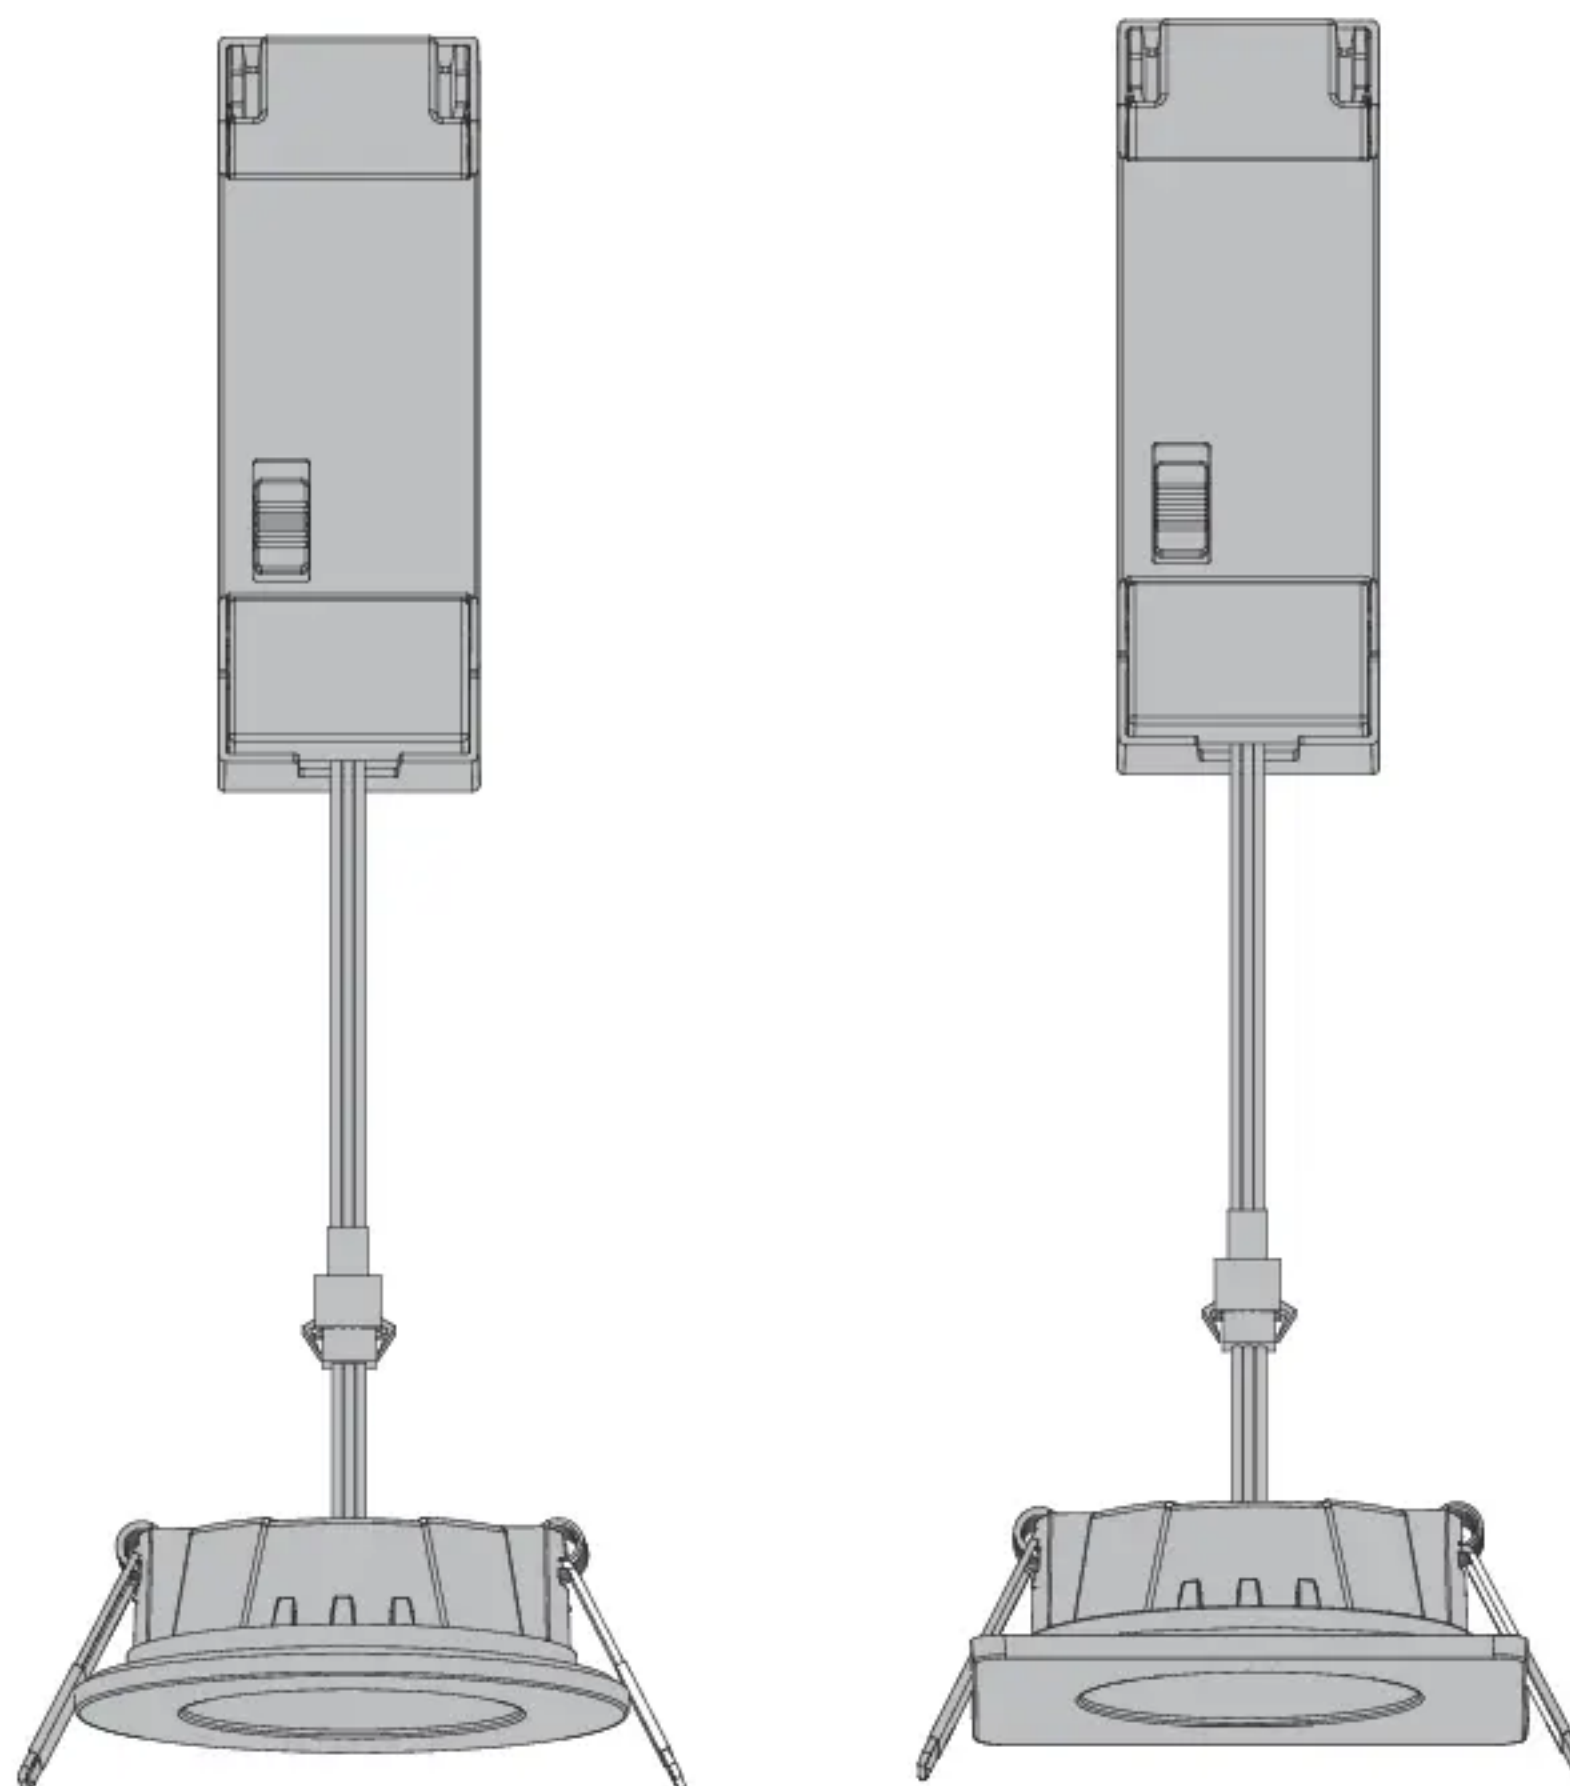

KILIA

Model: GB8345RDWH2740K-1/GB8345RDSN2740K-1/GB8345RDBK2740K-1/
GB8345SQBK2740K-1/GB8345RDWH2740K-3/GB8345RDSN2740K-3

EAN CODE : 3276007483857/3276007483864/3276007483871/
3276007483888/3276007483895/3276007483901