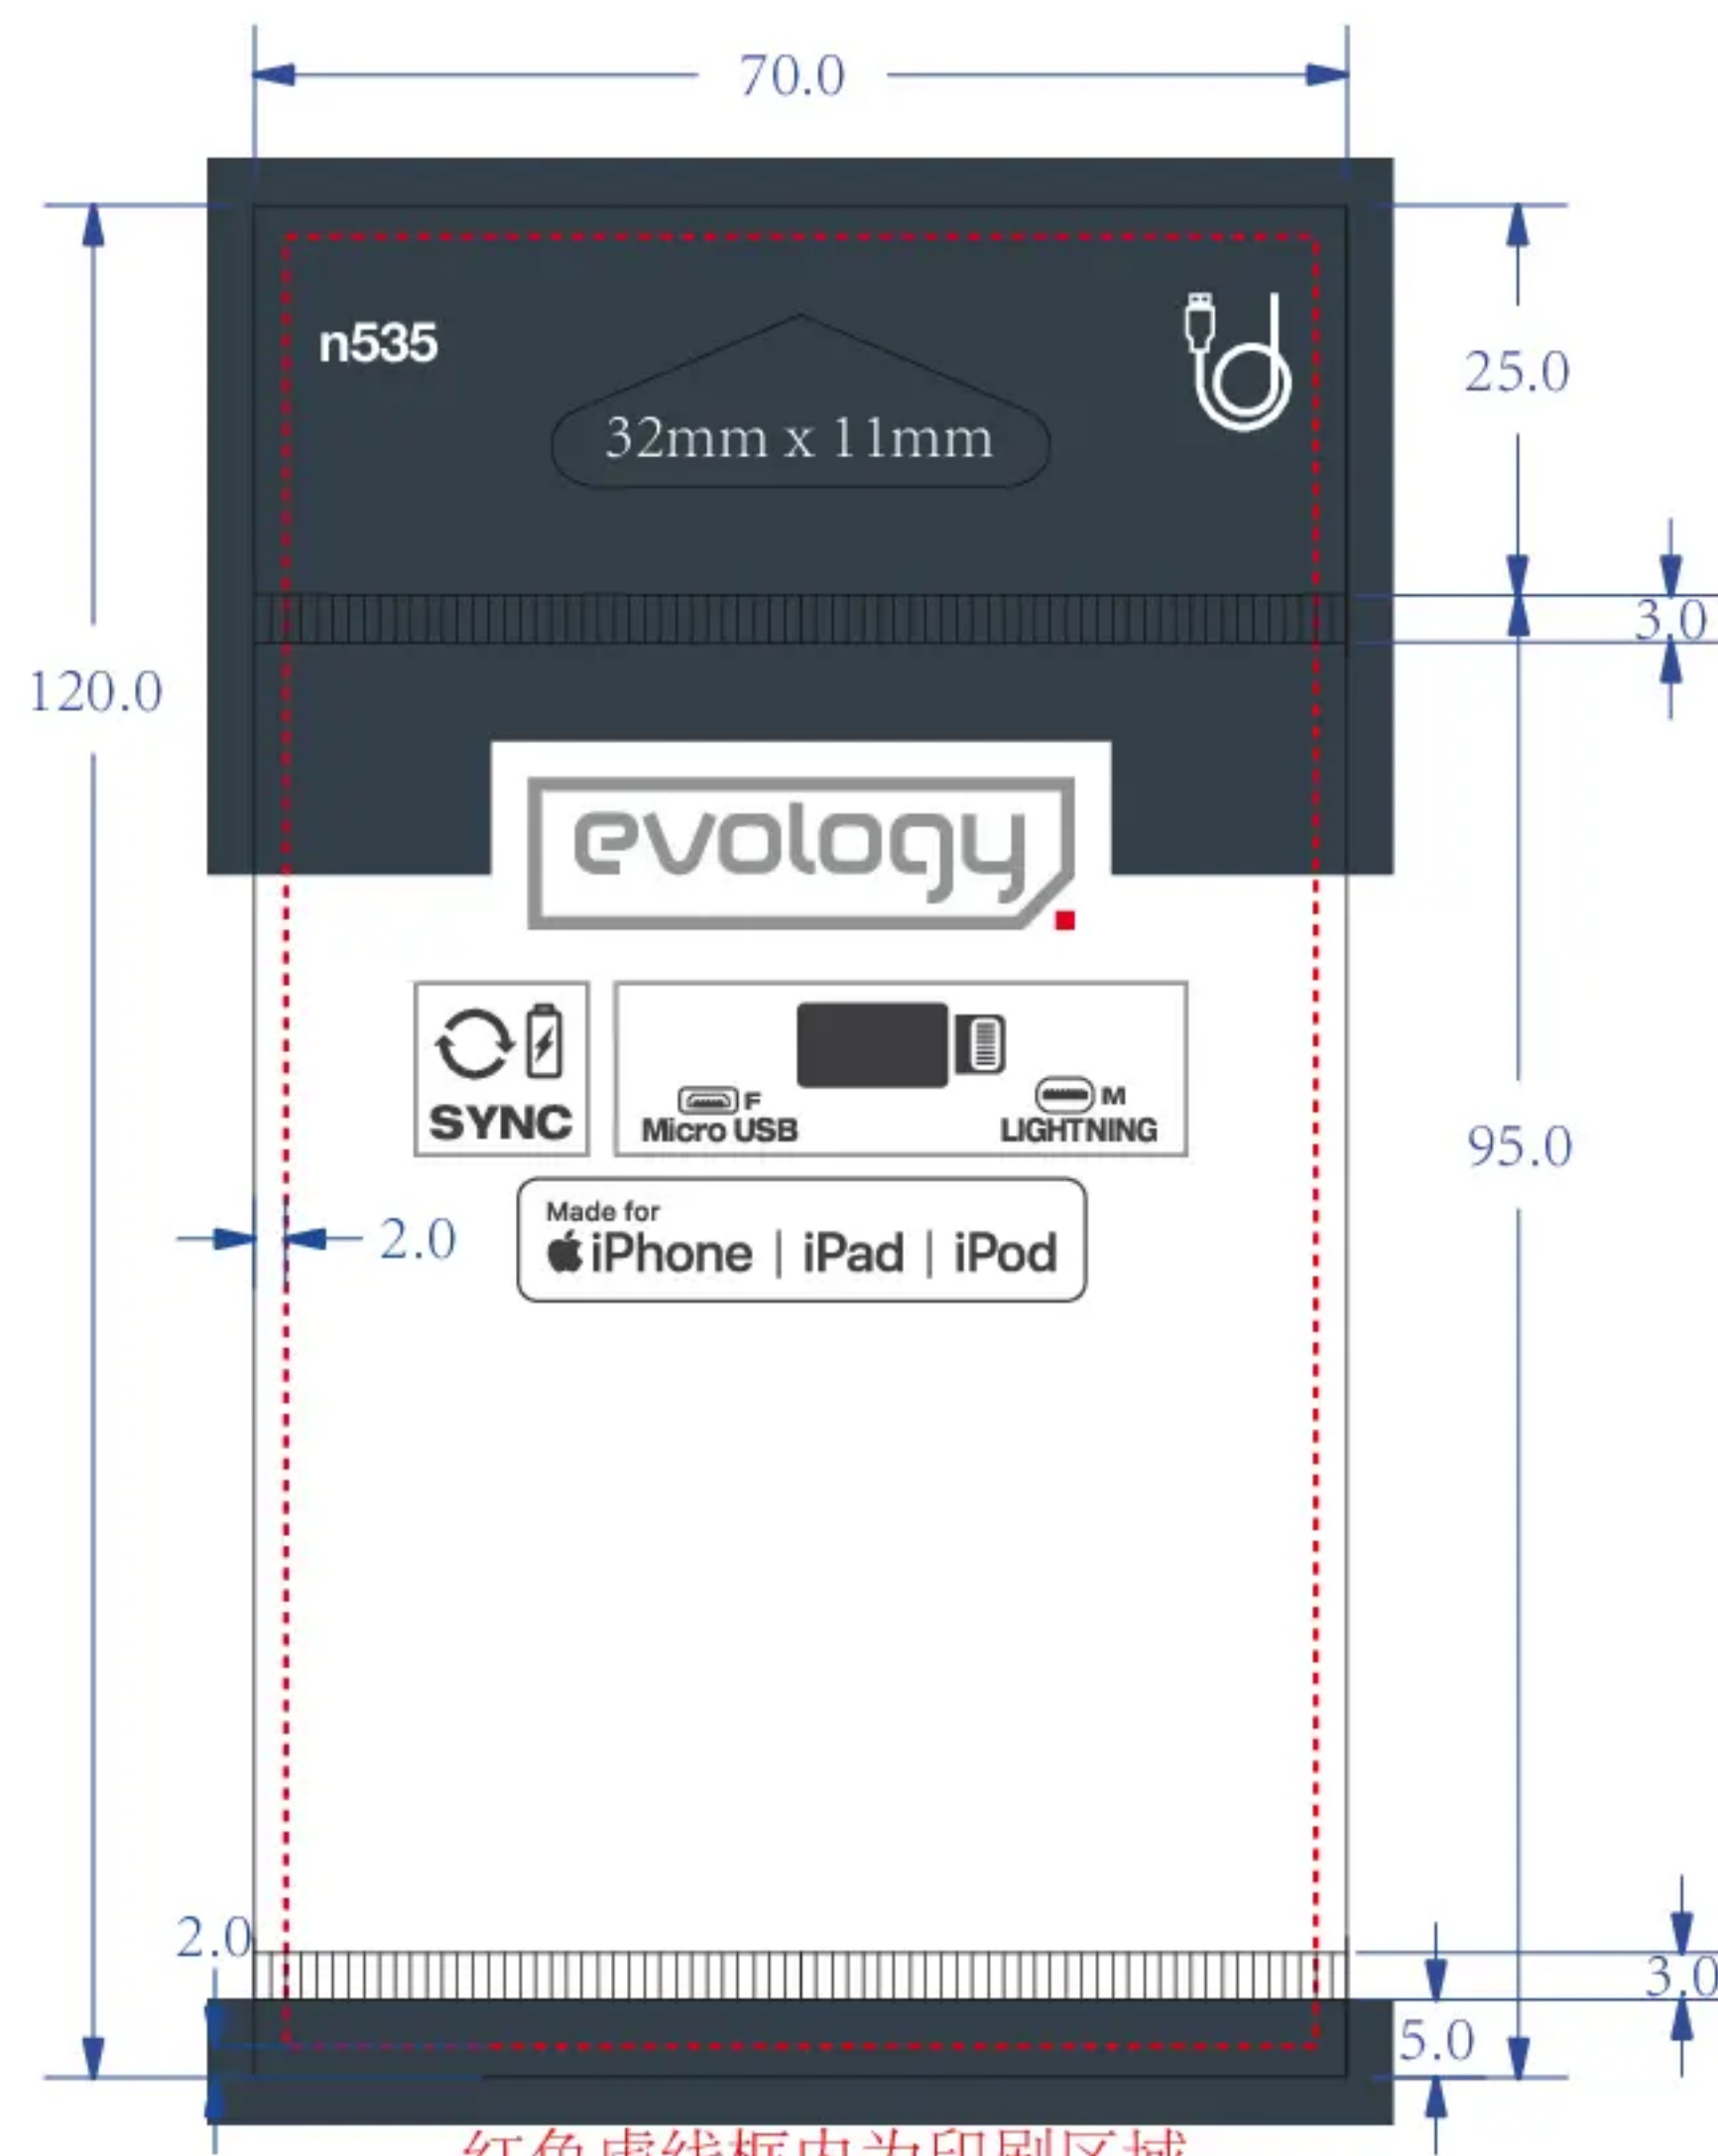

size:70*120mm

红色虚线框内为印刷区域

红色虚线框内为印刷区域

Reference	Color	Pantone	Customer	Brand Name	Product manager	Packaging Agency
N539 USB ADAPTATOR		485C	LEROY MERLIN France Rue Sadi Carnot CS 00001 59790 RONCHIN FRANCE		Karine JOURDAN karine.jourdan@adeo.com	QUETZAL Jérôme WATRELOT +33.3.20.89.57.50 j.watrelot@quetzal-design.com
		Cool Gray 8C				
		432C				
		Cool Gray 11C				