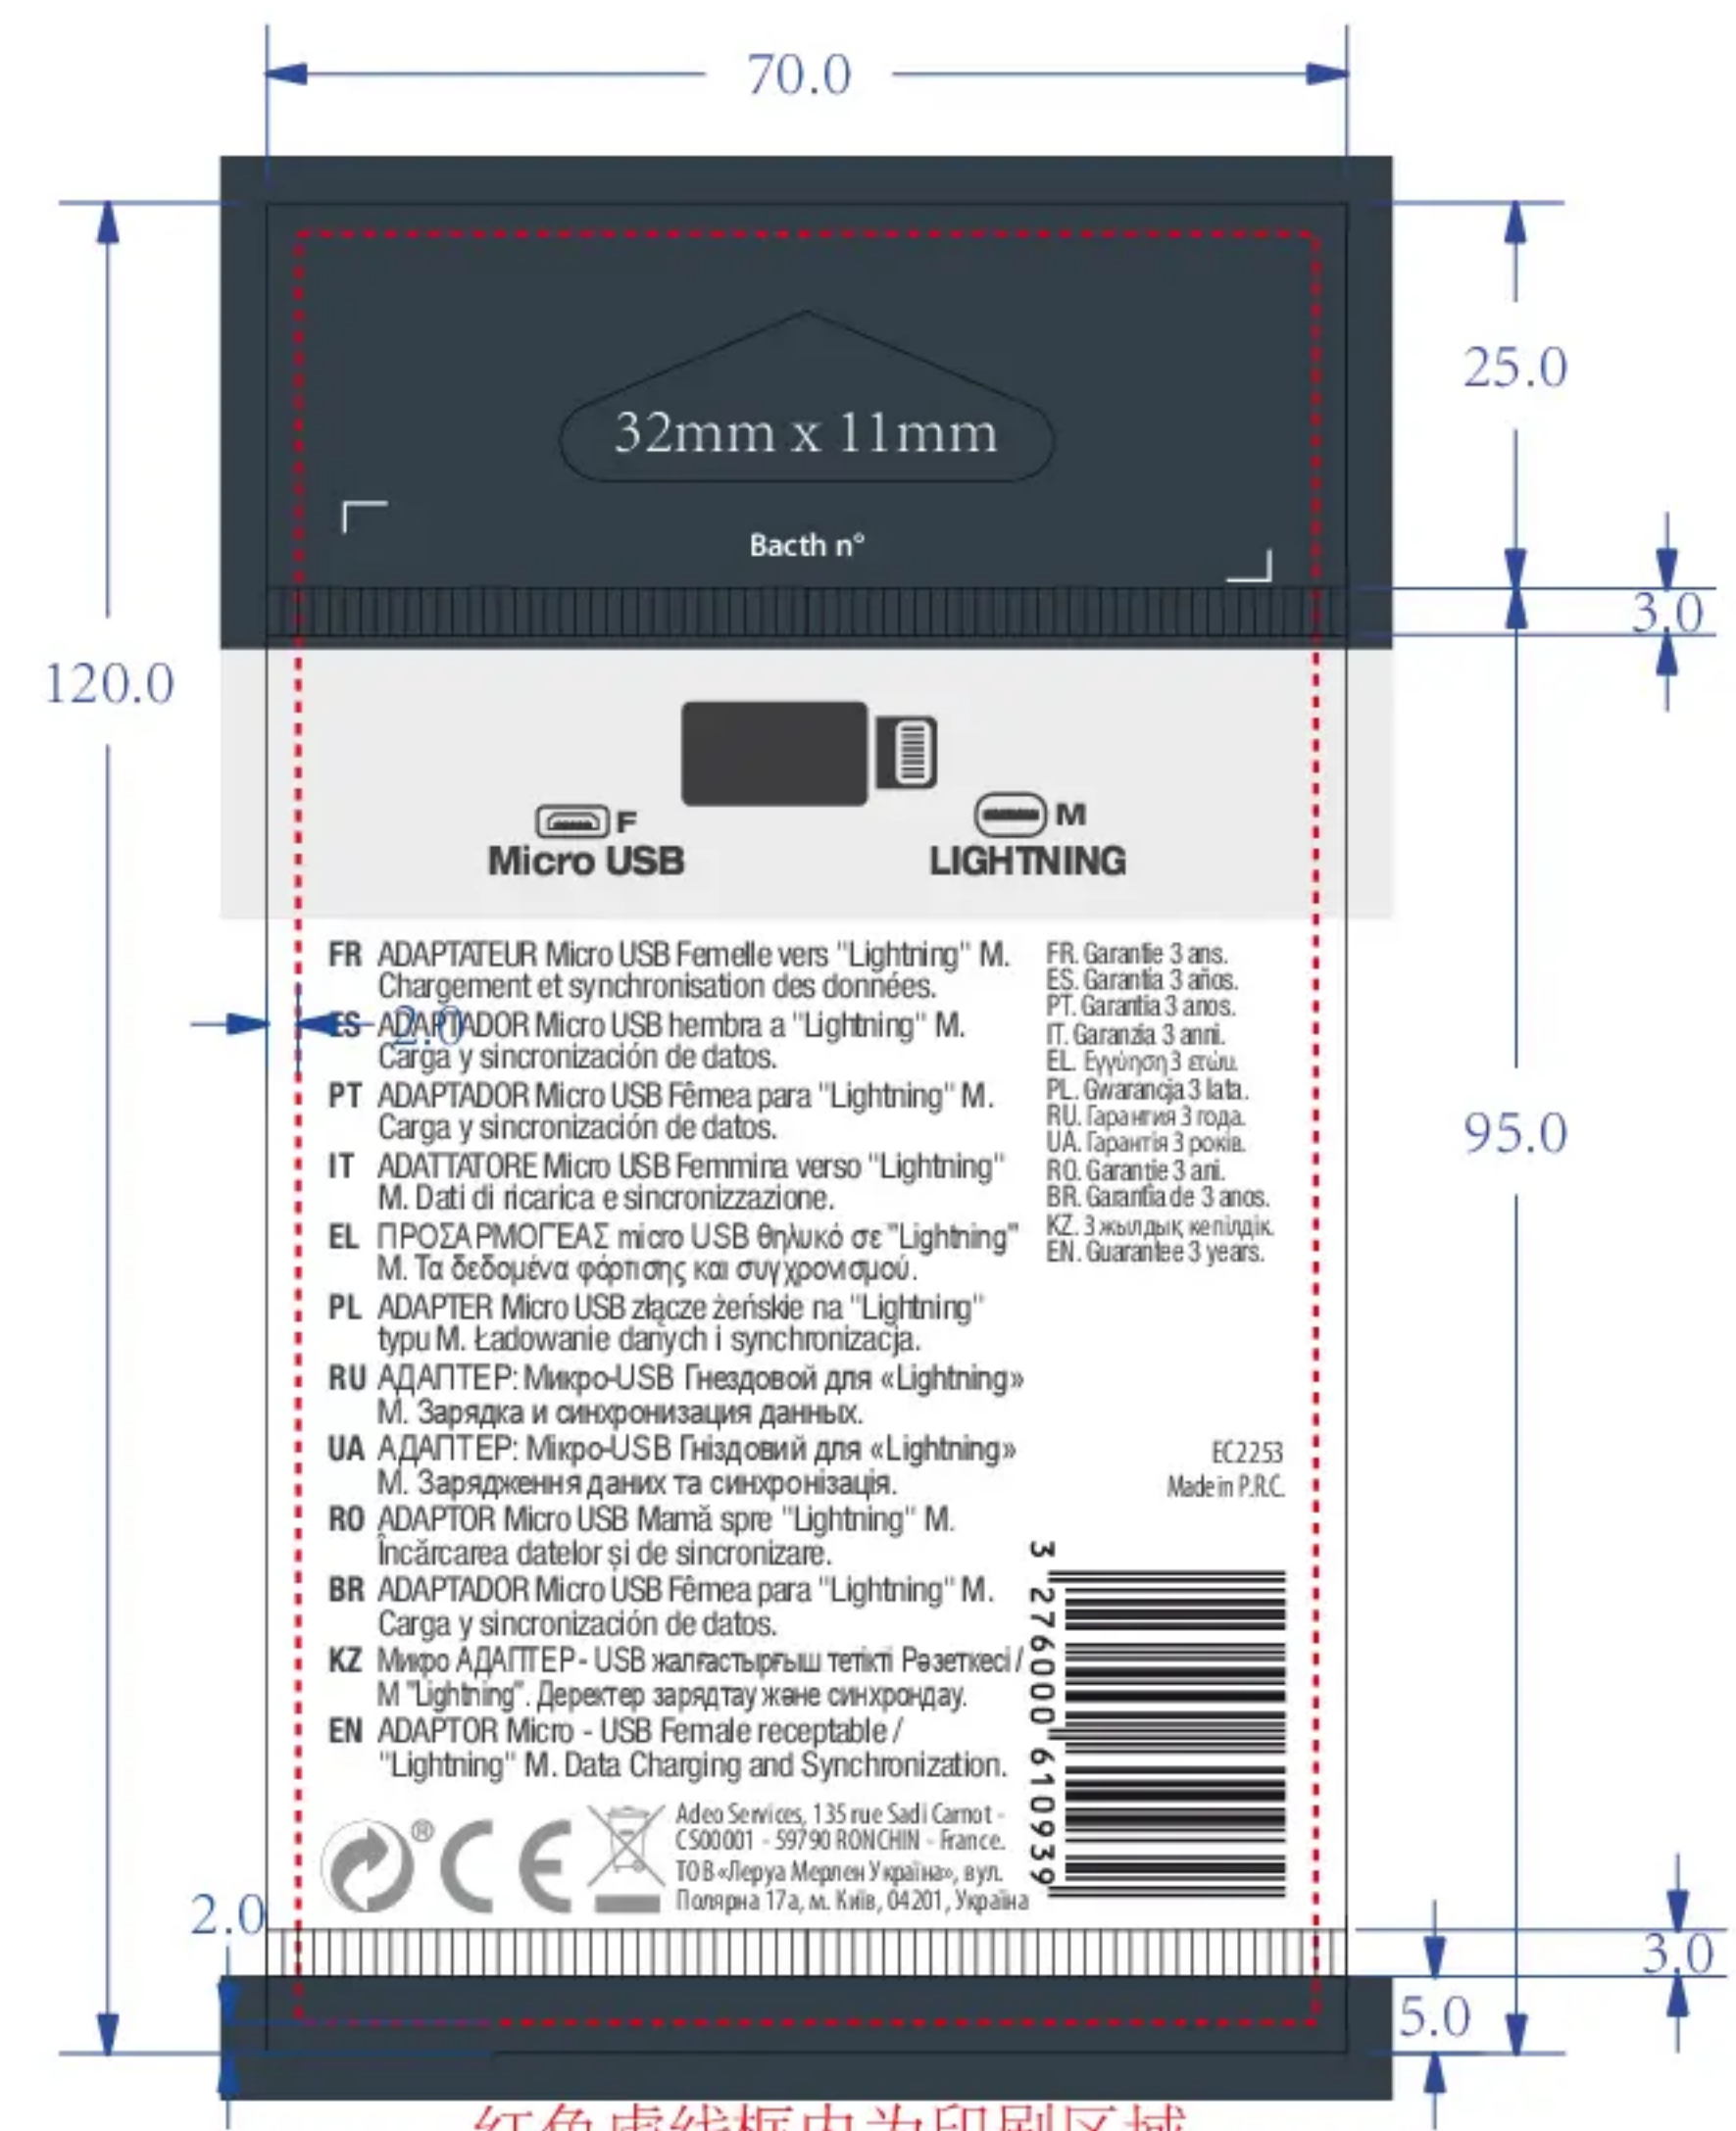

size:70*120mm

红色虚线框内为印刷区域

红色虚线框内为印刷区域

Reference	Color	Pantone	Customer	Brand Name	Product manager	Packaging Agency
N539 USB ADAPTATOR		485C	LEROY MERLIN France Rue Sadi Carnot CS 00001 59790 RONCHIN FRANCE		Karine JOURDAN karine.jourdan@adeo.com	QUETZAL Jérôme WATRELOT +33.3.20.89.57.50 j.watrelot@quetzal-design.com
		Cool Gray 8C				
		432C				
		Cool Gray 11C				