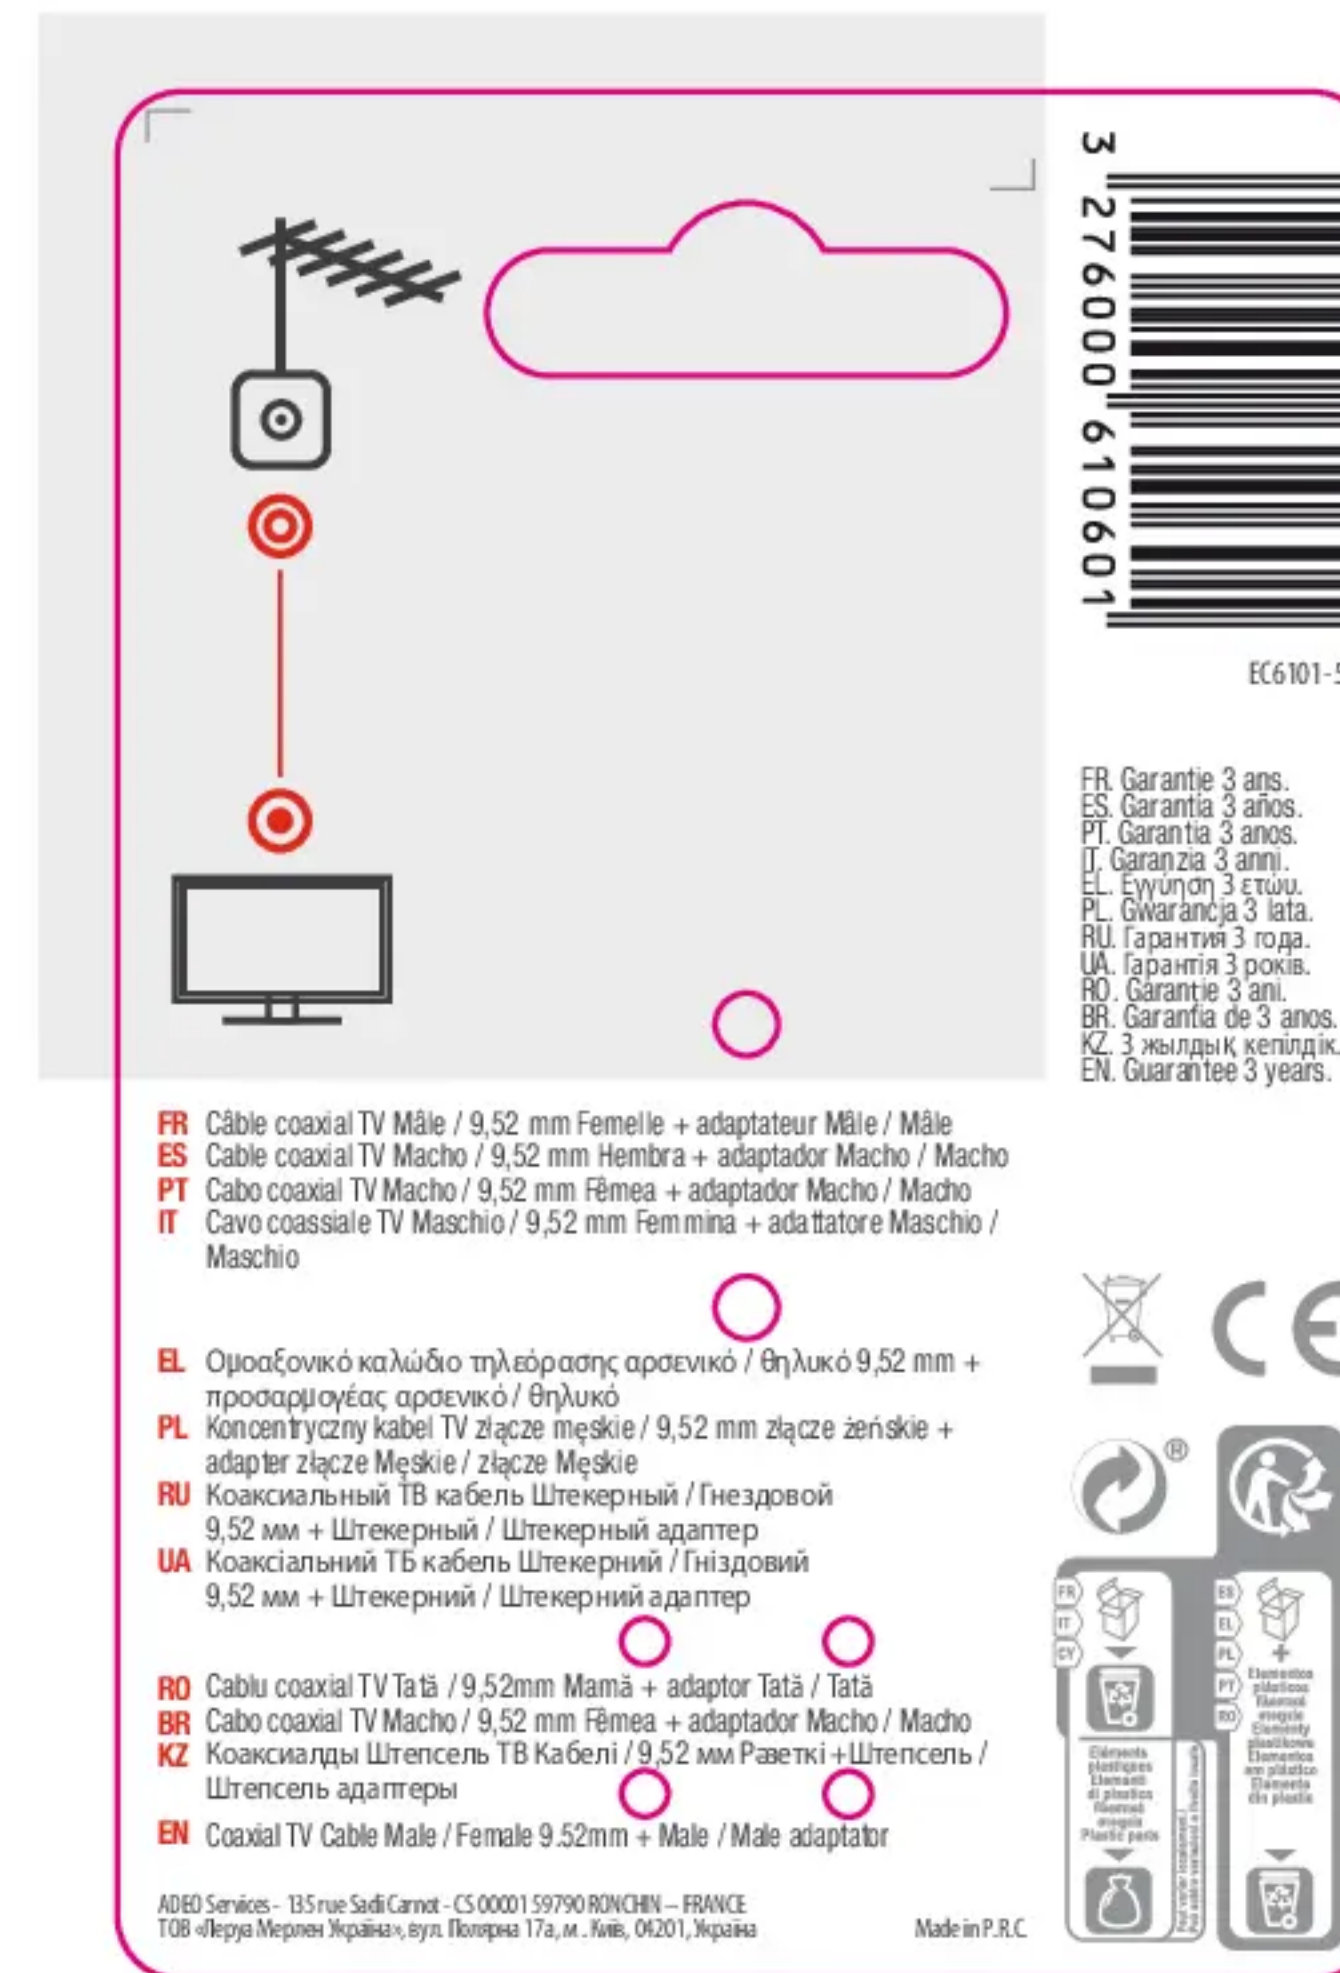

# n438

size:80x120mm

40mm

Reference	Color	Customer	Brand Name	Product manager	Packaging Agency										
N438 COAXIAL ACCESSORIES		LEROY MERLIN France Rue Sadi Carnot CS 00001 59790 RONCHIN FRANCE		Karine JOURDAN karine.jourdan@adeo.com	QUETZAL Jérôme WATRELOT + 33.3.20.89.57.50 j.watreLOT@quetzal-design.com										
	<table border="1"> <tr> <td>485C</td> <td>0</td> <td>100</td> <td>100</td> <td>0</td> </tr> <tr> <td>Cool Gray 8C</td> <td>0</td> <td>0</td> <td>0</td> <td>55</td> </tr> <tr> <td>Cool Gray 11C</td> <td>0</td> <td>0</td> <td>0</td> <td>90</td> </tr> </table>					485C	0	100	100	0	Cool Gray 8C	0	0	0	55
485C	0	100	100	0											
Cool Gray 8C	0	0	0	55											
Cool Gray 11C	0	0	0	90											
	<table border="1"> <tr> <td>PMS COOL GRAY 8C</td> <td>0</td> <td>0</td> <td>0</td> <td>55</td> </tr> <tr> <td>PMS 485 C</td> <td>0</td> <td>100</td> <td>100</td> <td>0</td> </tr> </table>	PMS COOL GRAY 8C	0	0	0	55	PMS 485 C	0	100	100	0				
PMS COOL GRAY 8C	0	0	0	55											
PMS 485 C	0	100	100	0											