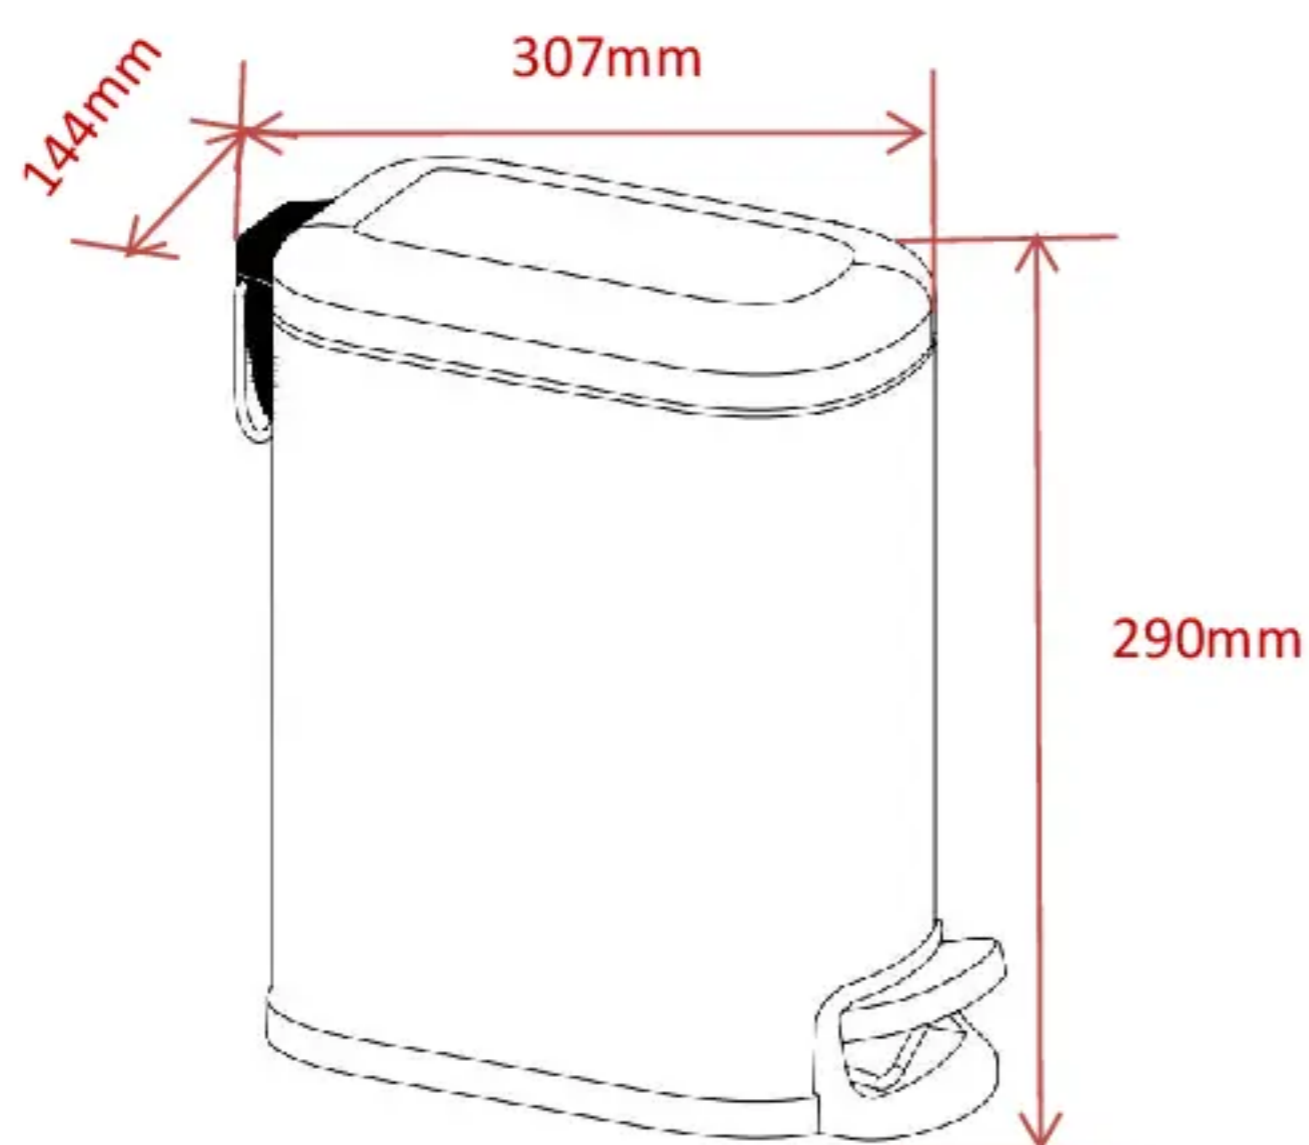

Product technical data sheet

Supplier Name:	Fucheng Metals Production Co.,Ltd. Of Jiangmen City
Version No.:	0
Product Range	bathroom Accessories

No.	ADEO Ref	EAN Code	Supplier Ref	Color
1	839709	3276000700036	FC-SP43005L-1	WHITE 0
2	839701	3276000700067	FC-SP43005L-M	BLACK 0

Dimension: 307 x 144 x 290mm

Tolerance: +/- : 7mm

Name	Material
Waste Bin	Iron
Lid	Iron
Inner bucket	PP & 430# Stainless steel
Hinge	PP & 430# Stainless steel
Bottom	PP & 2 Anti-slip rubber points
Pedal	410# Stainless steel sheet &PP
Lever line	Iron
Soft close damper	Iron & PP
Spring	Iron

Product Weight: 1140g

Tolerance: +-10%