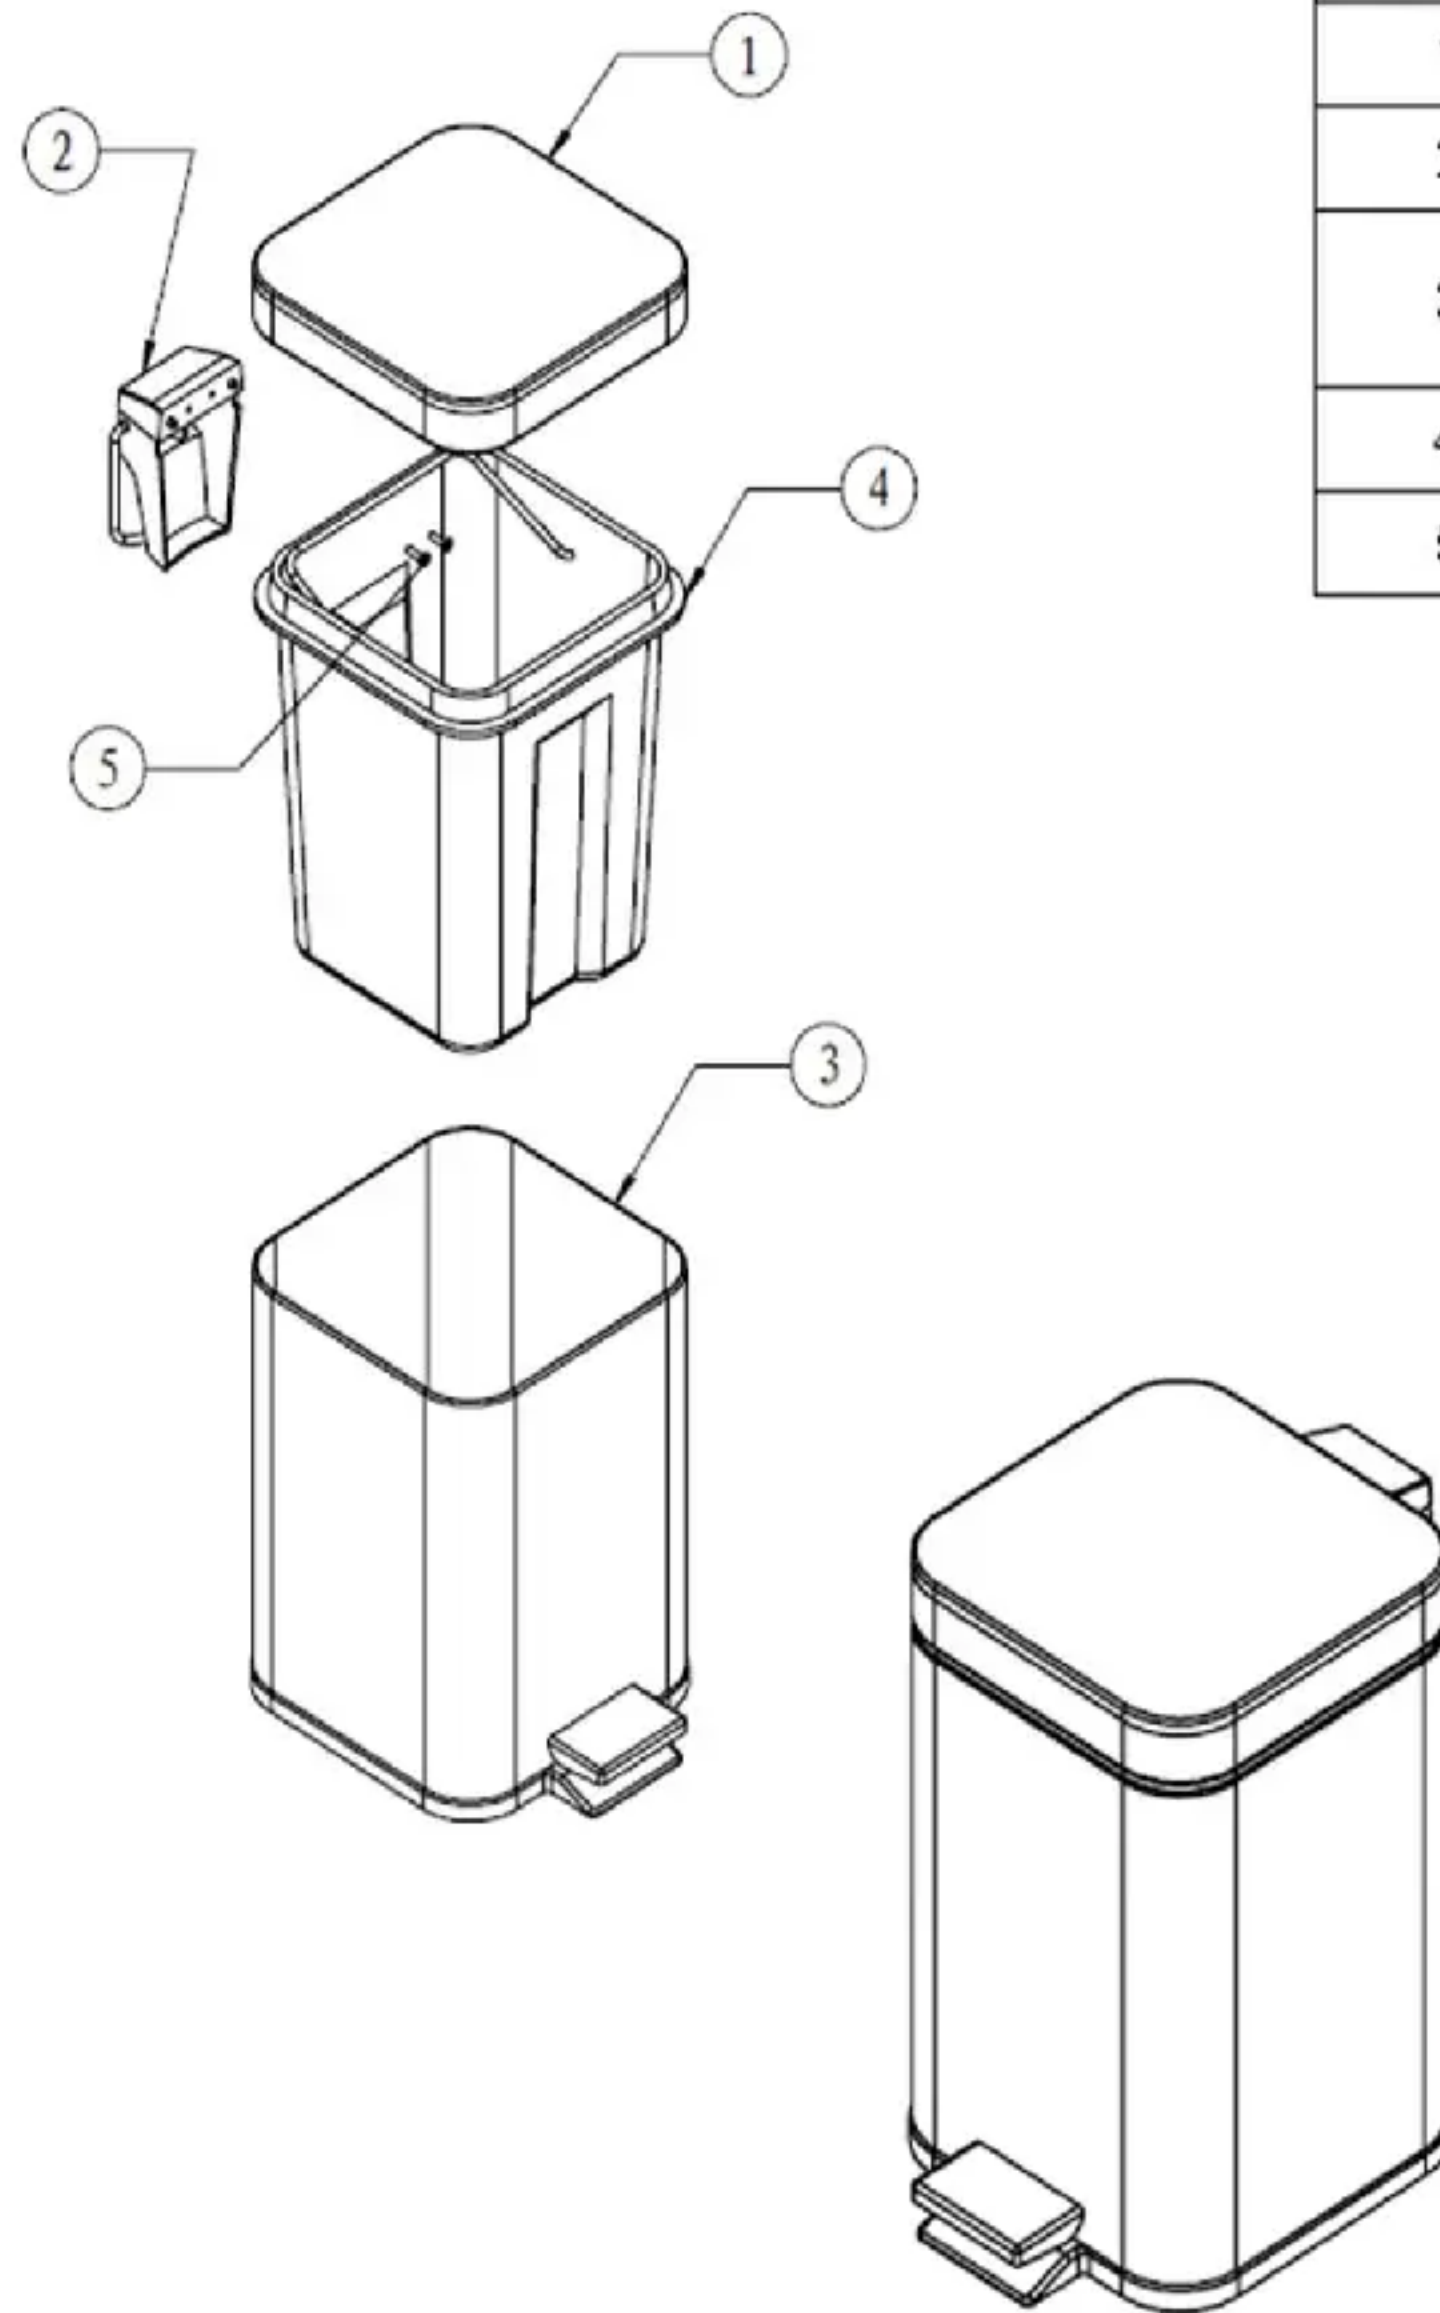

PLS ASK FOR ANY DOUBT. ANYONE SHOULD BE RESPONSIBLE FOR CONSEQUENCES FOR REVISING IT WITHOUT ANHO'S APPROVAL.

DIMENSIONS ARE IN mm

Parts No.	Quantity	Spec	Material & Surface process
1	1	16x16x3 cm	rubber wood, vanished
2	1	5.5x2.6x8.3 cm	PP: black; steel: chrome plated
3	1	16x16x22 cm	steel: powder coated in black & chromed plated; PP: black
4	1	15.5x15.5x19.5	PP: black; steel: chrome plated
5	2	M4	stainless steel 304#, nickle plated

<p>ANHO HOUSEWARE</p> <p>THE INFORMATION CONTAINED IN THIS DRAWING IS THE SOLE PROPERTY OF ANHO HOUSEWARE CO., LTD. JIANGMEN. ANY REPRODUCTION IN PART OR AS A WHOLE WITHOUT THE WRITTEN PERMISSION OF ANHO HOUSEWARE CO., LTD. JIANGMEN IS PROHIBITED.</p> <p>TOLERANCES: +/-5mm</p>	NAME	DATE	HIE-0604-方形垃圾桶-GA-13796	
	DESIGN		Ref.: 839947	
	DRAWN	卢锦富	2018/12/12	EAN: 3276000699910
	CHK'D			SCALE: 1:10 SHEET SIZE: A4
	APPV'D			SHEET 1 OF 1 REV: 1.1
	THIRD ANGLE PROJECTION			