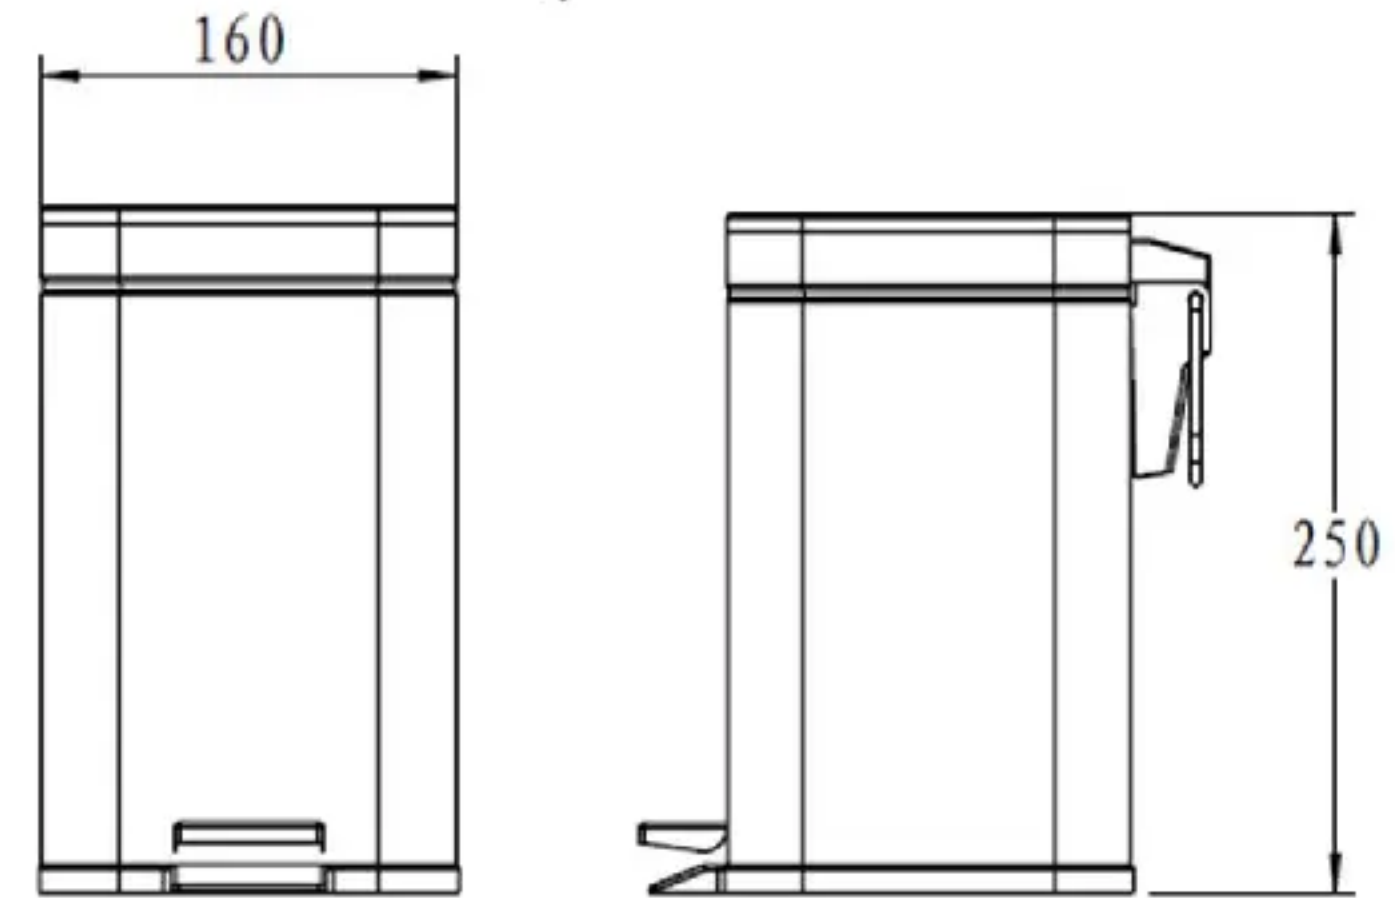

PLS ASK FOR ANY DOUBT. ANYONE SHOULD BE RESPONSIBLE FOR CONSEQUENCES FOR REVISING IT WITHOUT ANHO'S APPROVAL.

DIMENSIONS ARE IN mm

Parts No.	Quantity	Spec	Material & Surface process
1	1	16x16x3 cm	rubber wood, vanished
2	1	5.5x2.6x8.3 cm	PP: black; steel: chrome plated
3	1	16x16x22 cm	steel: powder coated in black & chromed plated; PP: black
4	1	15.5x15.5x19.5	PP: black; steel: chrome plated
5	2	M4	stainless steel 304#, nickle plated

<p>ANHO HOUSEWARE</p> <p>THE INFORMATION CONTAINED IN THIS DRAWING IS THE SOLE PROPERTY OF ANHO HOUSEWARE CO., LTD. JIANGMEN. ANY REPRODUCTION IN PART OR AS A WHOLE WITHOUT THE WRITTEN PERMISSION OF ANHO HOUSEWARE CO., LTD. JIANGMEN IS PROHIBITED.</p> <p>TOLERANCES: +/-5mm</p>	NAME	DATE	HIE-0604-方形垃圾桶-GA-13796	
	DESIGN		Ref.: 839947	
	DRAWN	卢锦富	2018/12/12	EAN: 3276000699910
	CHK'D			SCALE: 1:10 SHEET SIZE: A4
	APPV'D			SHEET 1 OF 1 REV: 1.1
	THIRD ANGLE PROJECTION			