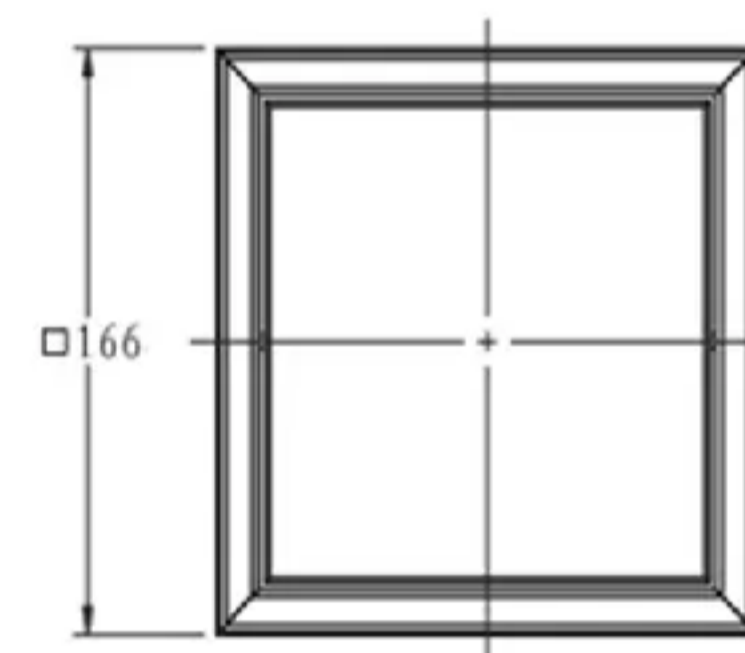

PLS ASK FOR ANY DOUBT. ANYONE SHOULD BE RESPONSIBLE FOR CONSEQUENCES FOR REVISING IT WITHOUT ANHO'S APPROVAL.

DIMENSIONS ARE IN mm

Parts No.	Quantity	Spec	Material & Surface process
1	1	13.8x13.8x1.2 cm	stainless steel 201#, matte
2	1	16.6x16.6x2 cm	stainless steel 201#, matte
3	1	Dia 2.5x2.5 cm	stainless steel 201#, matte
4	1	M6	stainless steel 201#, nickle plated
5	2	Dia 1 cm	nylon, white
6	1	16.7x16.7x21.8 cm	bamboo, vanished

<p>ANHO HOUSEWARE</p> <p>THE INFORMATION CONTAINED IN THIS DRAWING IS THE SOLE PROPERTY OF ANHO HOUSEWARE CO., LTD. JIANGMEN. ANY REPRODUCTION IN PART OR AS A WHOLE WITHOUT THE WRITTEN PERMISSION OF ANHO HOUSEWARE CO., LTD. JIANGMEN IS PROHIBITED.</p> <p>TOLERANCES: +/-5mm</p>	NAME	DATE	HWO-0442-垃圾桶-GA-13800A		
	DESIGN		Ref.: 839935		
	DRAWN	伍伟强	2018/12/12	EAN: 3276000699897	
	CHK'D			SCALE: 1:10 SHEET SIZE: A4	
	APPV'D			SHEET 1 OF 1 REV: 1.1	
THIRD ANGLE PROJECTION					