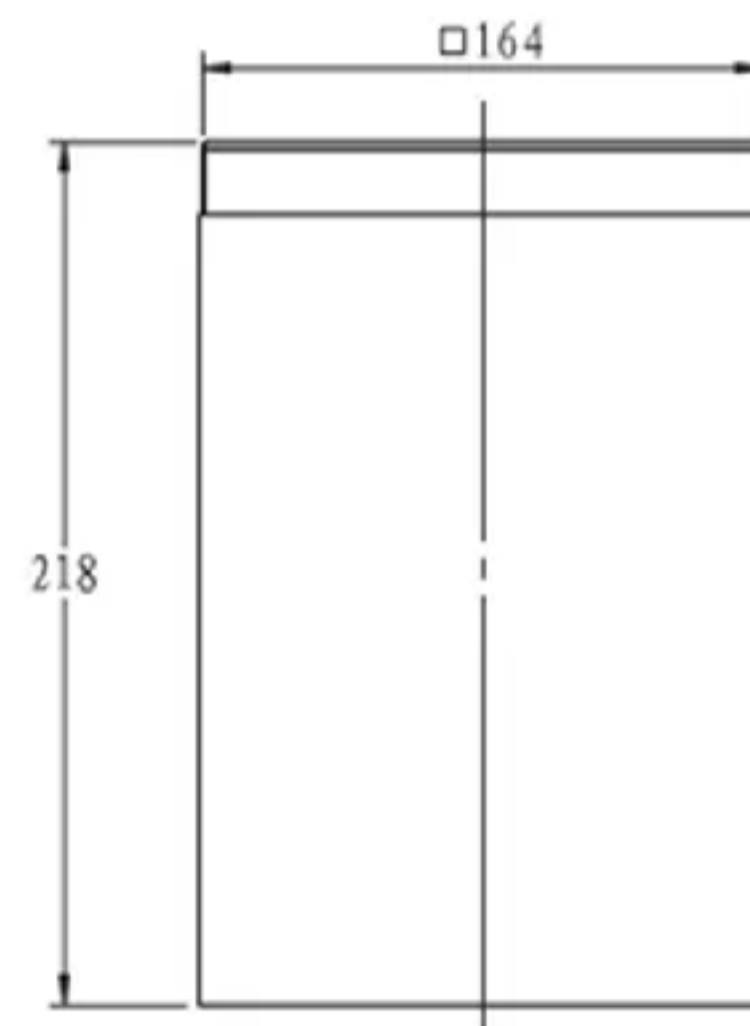

PLS ASK FOR ANY DOUBT. ANYONE SHOULD BE RESPONSIBLE FOR CONSEQUENCES FOR REVISING IT WITHOUT ANHO'S APPROVAL.

DIMENSIONS ARE IN mm

Parts No.	Quantity	Spec	Material & Surface process
1	1	13.8x13.8x1.2 cm	stainless steel 201#, matte
2	1	16.6x16.6x2 cm	stainless steel 201#, matte
3	1	Dia 2.5x2.5 cm	stainless steel 201#, matte
4	1	M6	stainless steel 201#, nickle plated
5	2	Dia 1 cm	nylon, white
6	1	16.7x16.7x21.8 cm	bamboo, vanished

<p>ANHO HOUSEWARE</p> <p>THE INFORMATION CONTAINED IN THIS DRAWING IS THE SOLE PROPERTY OF ANHO HOUSEWARE CO., LTD. JIANGMEN. ANY REPRODUCTION IN PART OR AS A WHOLE WITHOUT THE WRITTEN PERMISSION OF ANHO HOUSEWARE CO., LTD. JIANGMEN IS PROHIBITED.</p> <p>TOLERANCES: +/-5mm</p>	NAME	DATE	HWO-0442-垃圾桶-GA-13800A		
	DESIGN		Ref.: 839935		
	DRAWN	伍伟强	2018/12/12	EAN: 3276000699897	
	CHK'D			SCALE: 1:10 SHEET SIZE: A4	
	APPV'D			SHEET 1 OF 1 REV: 1.1	
THIRD ANGLE PROJECTION					