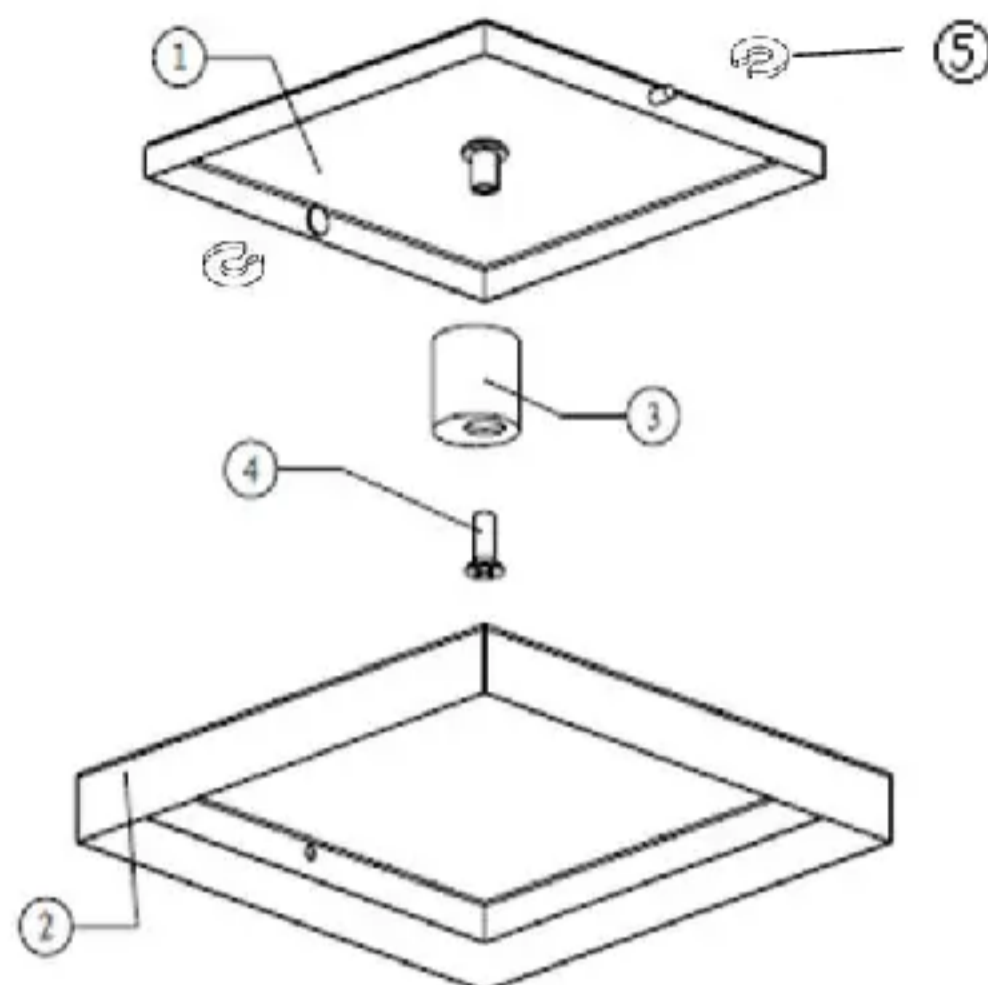

PLS ASK FOR ANY DOUBT. ANYONE SHOULD BE RESPONSIBLE FOR CONSEQUENCES FOR REVISING IT WITHOUT ANHO'S APPROVAL.

DIMENSIONS ARE IN mm

Parts No.	Quantity	Spec	Material & Surface process
1	1	13.8x13.8x1.2 cm	stainless steel 201#, matte
2	1	16.6x16.6x2 cm	stainless steel 201#, matte
3	1	Dia 2.5x2.5 cm	stainless steel 201#, matte
4	1	M6	stainless steel 201#, nickle plated
5	2	Dia 1 cm	nylon, white
6	1	16.7x16.7x21.8 cm	bamboo, vanished

<p>ANHO HOUSEWARE</p> <p>THE INFORMATION CONTAINED IN THIS DRAWING IS THE SOLE PROPERTY OF ANHO HOUSEWARE CO., LTD. JIANGMEN. ANY REPRODUCTION IN PART OR AS A WHOLE WITHOUT THE WRITTEN PERMISSION OF ANHO HOUSEWARE CO., LTD. JIANGMEN IS PROHIBITED.</p> <p>TOLERANCES: +/-5mm</p>	NAME	DATE	HWO-0442-垃圾桶-GA-13800A		
	DESIGN		Ref.: 839935		
	DRAWN	伍伟强	2018/12/12	EAN: 3276000699897	
	CHK'D			SCALE: 1:10 SHEET SIZE: A4	
	APPV'D			SHEET 1 OF 1 REV: 1.1	
THIRD ANGLE PROJECTION					