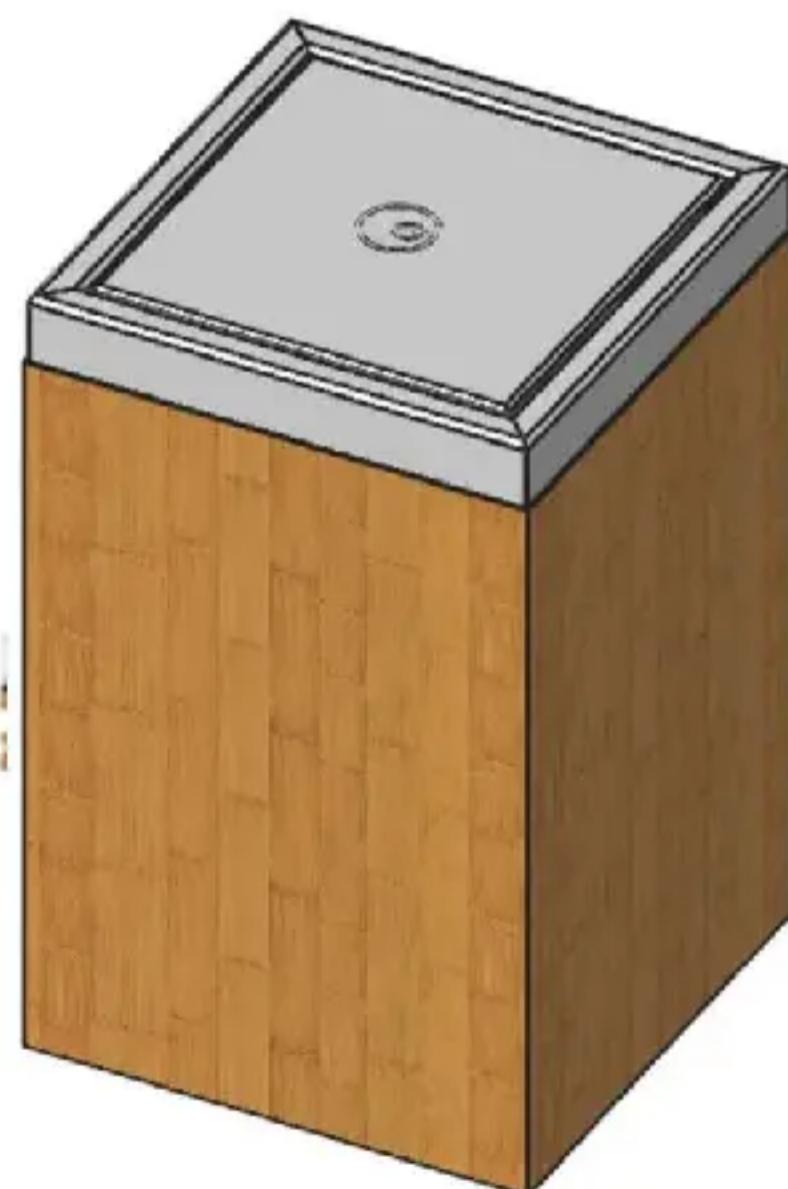

PLS ASK FOR ANY DOUBT. ANYONE SHOULD BE RESPONSIBLE FOR CONSEQUENCES FOR REVISING IT WITHOUT ANHO'S APPROVAL.

DIMENSIONS ARE IN mm

Parts No.	Quantity	Spec	Material & Surface process
1	1	13.8x13.8x1.2 cm	stainless steel 201#, matte
2	1	16.6x16.6x2 cm	stainless steel 201#, matte
3	1	Dia 2.5x2.5 cm	stainless steel 201#, matte
4	1	M6	stainless steel 201#, nickle plated
5	2	Dia 1 cm	nylon, white
6	1	16.7x16.7x21.8 cm	bamboo, vanished

<p>ANHO HOUSEWARE</p> <p>THE INFORMATION CONTAINED IN THIS DRAWING IS THE SOLE PROPERTY OF ANHO HOUSEWARE CO., LTD. JIANGMEN. ANY REPRODUCTION IN PART OR AS A WHOLE WITHOUT THE WRITTEN PERMISSION OF ANHO HOUSEWARE CO., LTD. JIANGMEN IS PROHIBITED.</p> <p>TOLERANCES: +/-5mm</p>	NAME	DATE	HWO-0442-垃圾桶-GA-13800A		
	DESIGN		Ref.: 839935		
	DRAWN	伍伟强	2018/12/12	EAN: 3276000699897	
	CHK'D			SCALE: 1:10 SHEET SIZE: A4	
	APPV'D			SHEET 1 OF 1 REV: 1.1	
THIRD ANGLE PROJECTION					