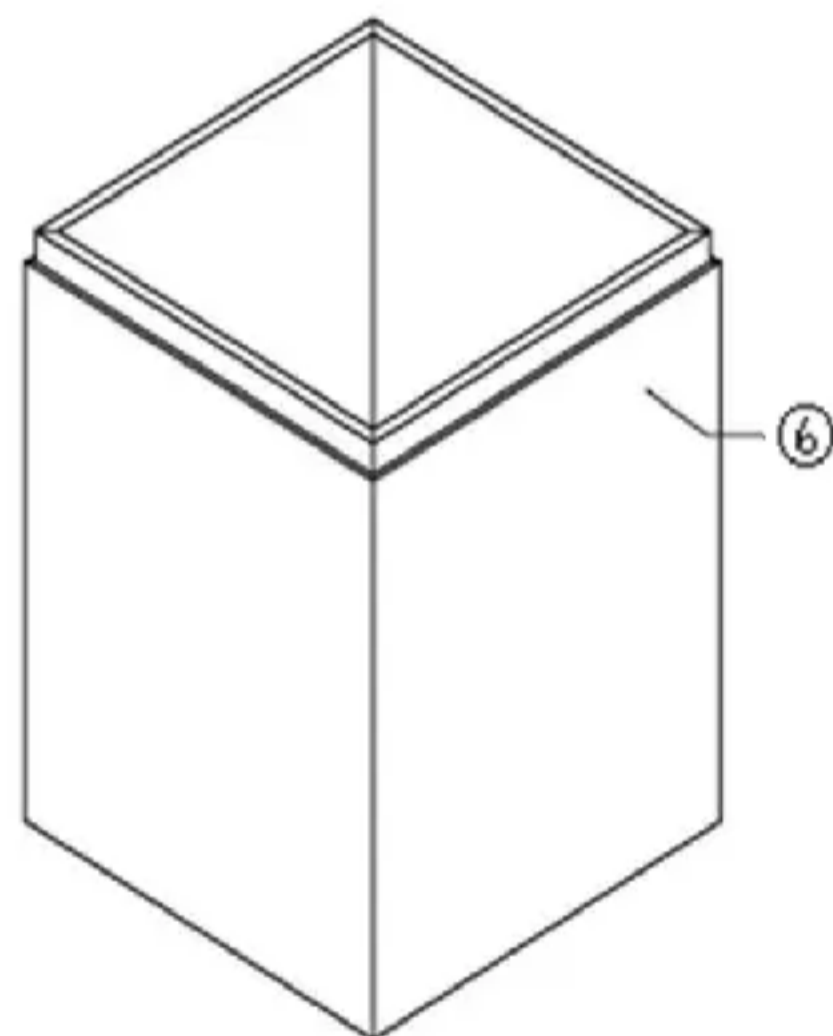

PLS ASK FOR ANY DOUBT. ANYONE SHOULD BE RESPONSIBLE FOR CONSEQUENCES FOR REVISING IT WITHOUT ANHO'S APPROVAL.

DIMENSIONS ARE IN mm

Parts No.	Quantity	Spec	Material & Surface process
1	1	13.8x13.8x1.2 cm	stainless steel 201#, matte
2	1	16.6x16.6x2 cm	stainless steel 201#, matte
3	1	Dia 2.5x2.5 cm	stainless steel 201#, matte
4	1	M6	stainless steel 201#, nickle plated
5	2	Dia 1 cm	nylon, white
6	1	16.7x16.7x21.8 cm	bamboo, vanished

<p>ANHO HOUSEWARE</p> <p>THE INFORMATION CONTAINED IN THIS DRAWING IS THE SOLE PROPERTY OF ANHO HOUSEWARE CO., LTD. JIANGMEN. ANY REPRODUCTION IN PART OR AS A WHOLE WITHOUT THE WRITTEN PERMISSION OF ANHO HOUSEWARE CO., LTD. JIANGMEN IS PROHIBITED.</p> <p>TOLERANCES: +/-5mm</p>	NAME	DATE	HWO-0442-垃圾桶-GA-13800A		
	DESIGN		Ref.: 839935		
	DRAWN	伍伟强	2018/12/12	EAN: 3276000699897	
	CHK'D			SCALE: 1:10 SHEET SIZE: A4	
	APPV'D			SHEET 1 OF 1 REV: 1.1	
THIRD ANGLE PROJECTION					