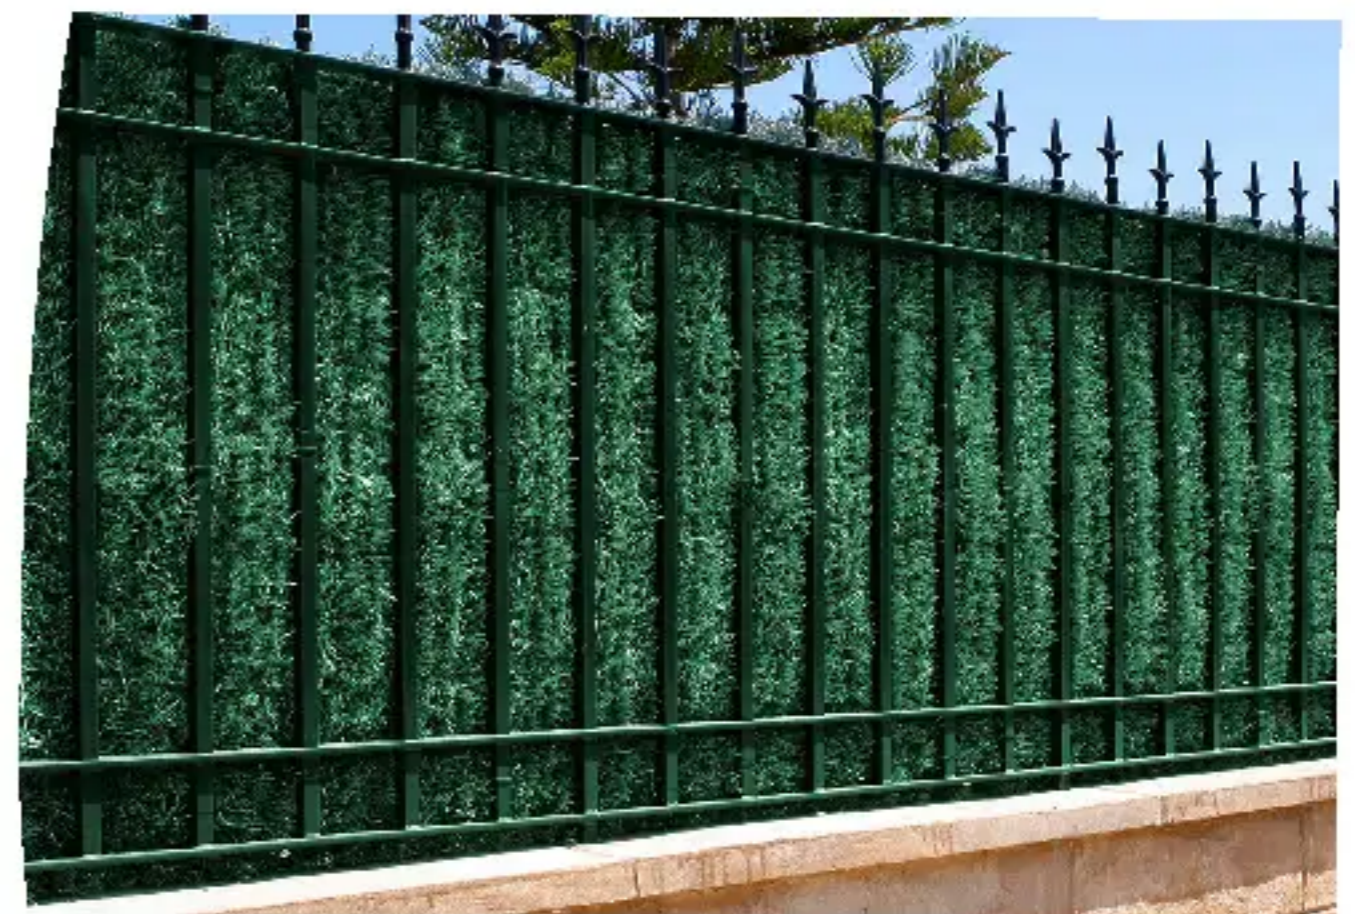

## ARTIFICIAL HEDGE

Hedge made with plastic tapes. Perfect for garden privacy or any other space.

### Technical characteristics

Applications	Hiding (gardens, terraces, businesses, hotels, swimming pools, ...)
Material	PVC
Wire folded in	Yes
extremes	
Weight	0.81 kg / m <sup>2</sup> (+/- 10%)
Colour	Monochrome green
Length of the leaf	+/- 2.5cm
Sheet width	+/- 1cm
Vertical wire	Galvanized, thickness 1.0mm.
Horizontal wire	Galvanized, thickness 1.1mm
Inflammability	Fireproof
Packaging	Yellow mesh
Measure label	440 x 180 mm
Observations	Washable and easy to install.
Tolerance height	+/- 3%
Tolerance width	+/- 3%
Tolerance weight	+/- 7%