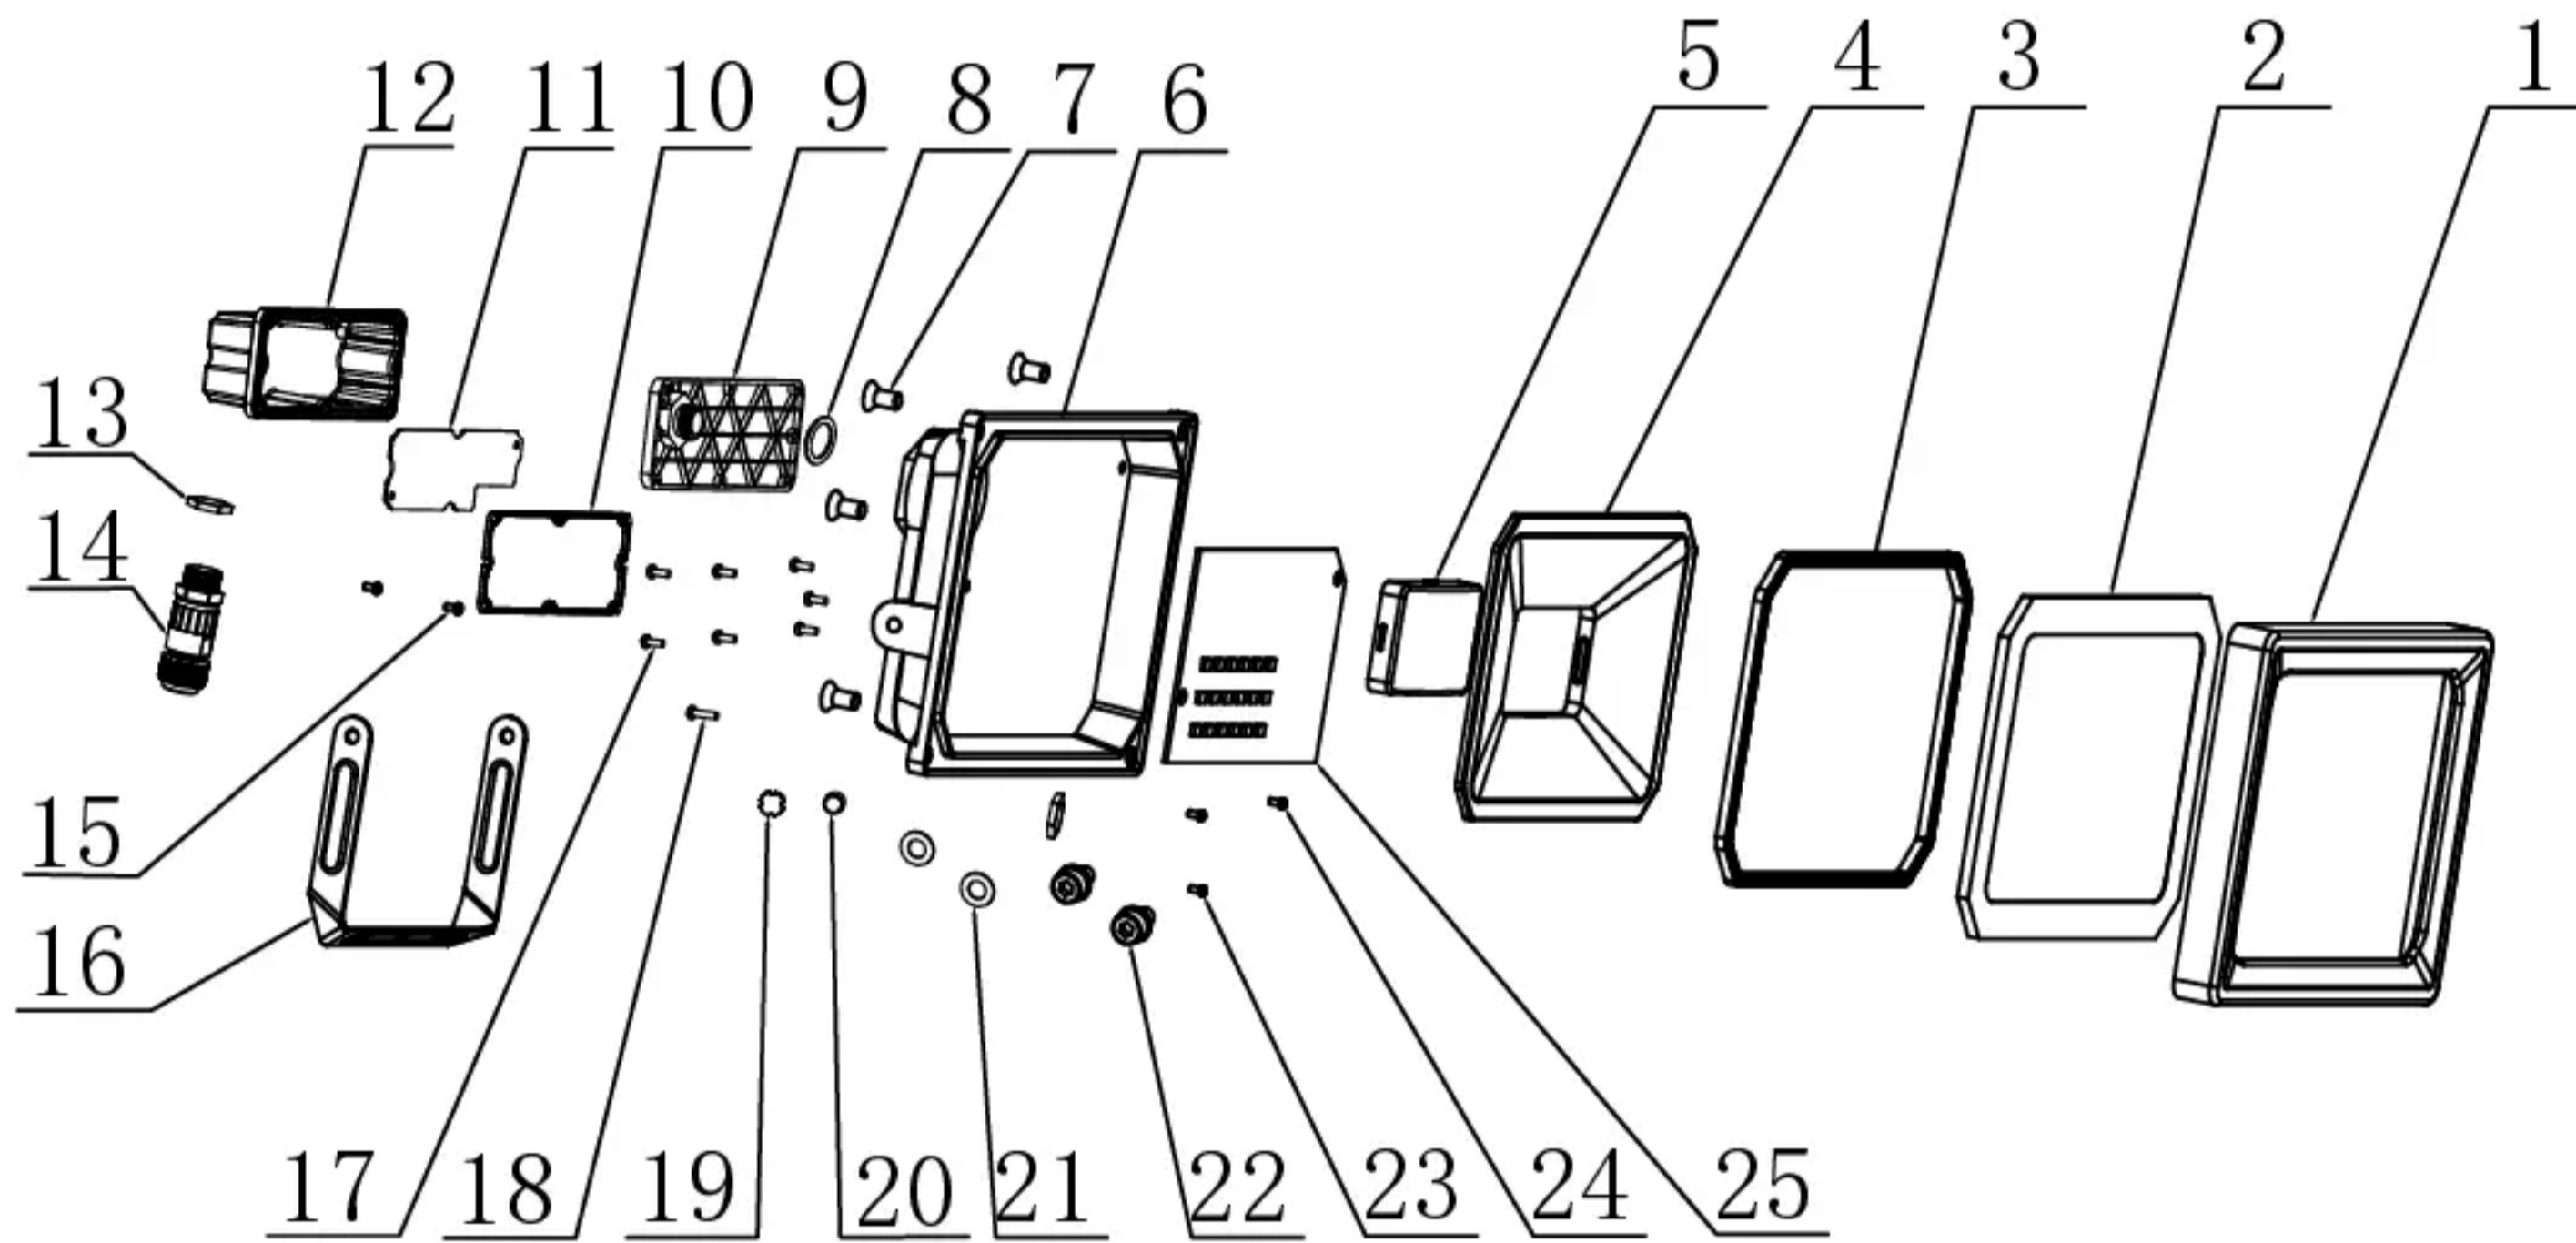

BD05C-FL-21-G-ENK

NO	Name	Quantity
1	Surface cover	1
2	Glass	1
3	waterproof ring	1
4	reflector cup	1
5	PC Shade	1
6	heat sink	1
7	Screw_machine tooth_4*8	4
8	waterproof ring	1
9	Driver lower cap	2
10	waterproof ring	1
11	drive	1
12	Driver top cap	1
13	nut M16*3	2
14	Waterproof terminal block	1
15	Screw_Self-tapping_3*6	2
16	Bracket	1
17	Screw_Self-tapping_3*8	7
18	Screw_machine tooth_3*16	1
19	breather plug	1
20	silica gel plug	1
21	Screw_machine tooth_5*12	2
22	flat washer	2
23	Screw_machine tooth_3	1
24	Screw_Self-tapping_3*6	2
25	remote control	1