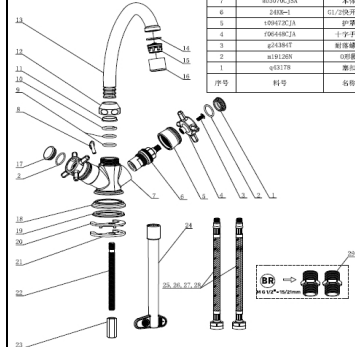

ITEM	NAME	QTY/UNIT	MANUFACTURER NAME	MANUFACTURER REF	MANUFACTURER REF	SIZE / WEIGHT/DIAMETER	MATERIAL AND GRADE	FINISHING
1	Plug	1	GAOAO	q43178	q43178	3	Ceramic	
2	O ring	2	GAOAO	m19126N	m19126N		EPDM	
3	Screw	2	GAOAO	g24384T	g24384T	2	Stainless steel	
4	Handle	2	GAOAO	f06448CJA	f06448CJA	50	Zinc alloy	CHROME 3 PLATING
5	Cover	2	GAOAO	t09472CJA	t09472CJA	5	ABS	CHROME 3 PLATING
6	Head work	2	WANHAI	812135E	24KK-1	29	PA+Ceramic	
7	Body	1	GAOAO	a03070CJSA	a03070CJSA	190	Brass	CHROME 3 PLATING
8	Cover	1	GAOAO	t36085CJA	t36085CJA	1	ABS	CHROME 3 PLATING
9	O ring	2	GAOAO	m19165N	m19165N		EPDM	
10	Circlip	1	GAOAO	v15008	v15008		POM	
11	Friction ring	1	GAOAO	v26544	v26544		POM	
12	Nut	1	GAOAO	f23416CJA	f23416CJA	24	Zinc alloy	CHROME 3 PLATING
13	Spout	1	GAOAO	q39786CJTA	q39786CJTA	53	Stainless steel	CHROME 3 PLATING
14	Washer	1	GAOAO	m26093N	m26093	1	EPDM	
15	Aerator	1	NEOPERL	40.2002.000	40.2002.000	2	POM	
16	Aerator housing	1	GAOAO	q10093CJA	q10093CJA	12	Stainless steel	CHROME 3 PLATING
17	Plug	1	GAOAO	q43177	q43177	3	Ceramic	
18	Base	1	GAOAO	t38275CJA	t38275CJA	4	ABS	CHROME 3 PLATING
19	Washer	1	GAOAO	k26836	k26836	2	NBR	
20	Gasket	1	GAOAO	k26820R	k26820R	2	NBR	
21	Metal gasket	1	GAOAO	g42069	g42069	20	Stainless steel	
22	Threaded Rod	1	GAOAO	g24403	g24403	43	Stainless steel	
23	Nut	1	GAOAO	g23371	g23371	12	Stainless steel	
24	ADEO key	1	GAOAO	w24402BK	w24402BK	33.5	Nylon	
25	Flexible hose - hot water - F G 3/8" - 12/17mm	1	JL	807419RD	DN6JLE3M8 - 45	42	Stainless steel	
26	Flexible hose - cold water - F G 3/8" - 12/17mm	1	JL	807419BE	DN6JLE3M8 - 45	42	Stainless steel	
27	Flexible hose - hot water - F G 1/2" - 15/21mm	1	JL	807418RD	DN6JLE12M8 - 45	45	Stainless steel	
28	Flexible hose - cold water - F G 1/2" - 15/21mm	1	JL	807418BE	DN6JLE12M8 - 45	45	Stainless steel	
29	Adaptor	2	GAOAO	c49112E-2	c49112E-2	48	Brass	