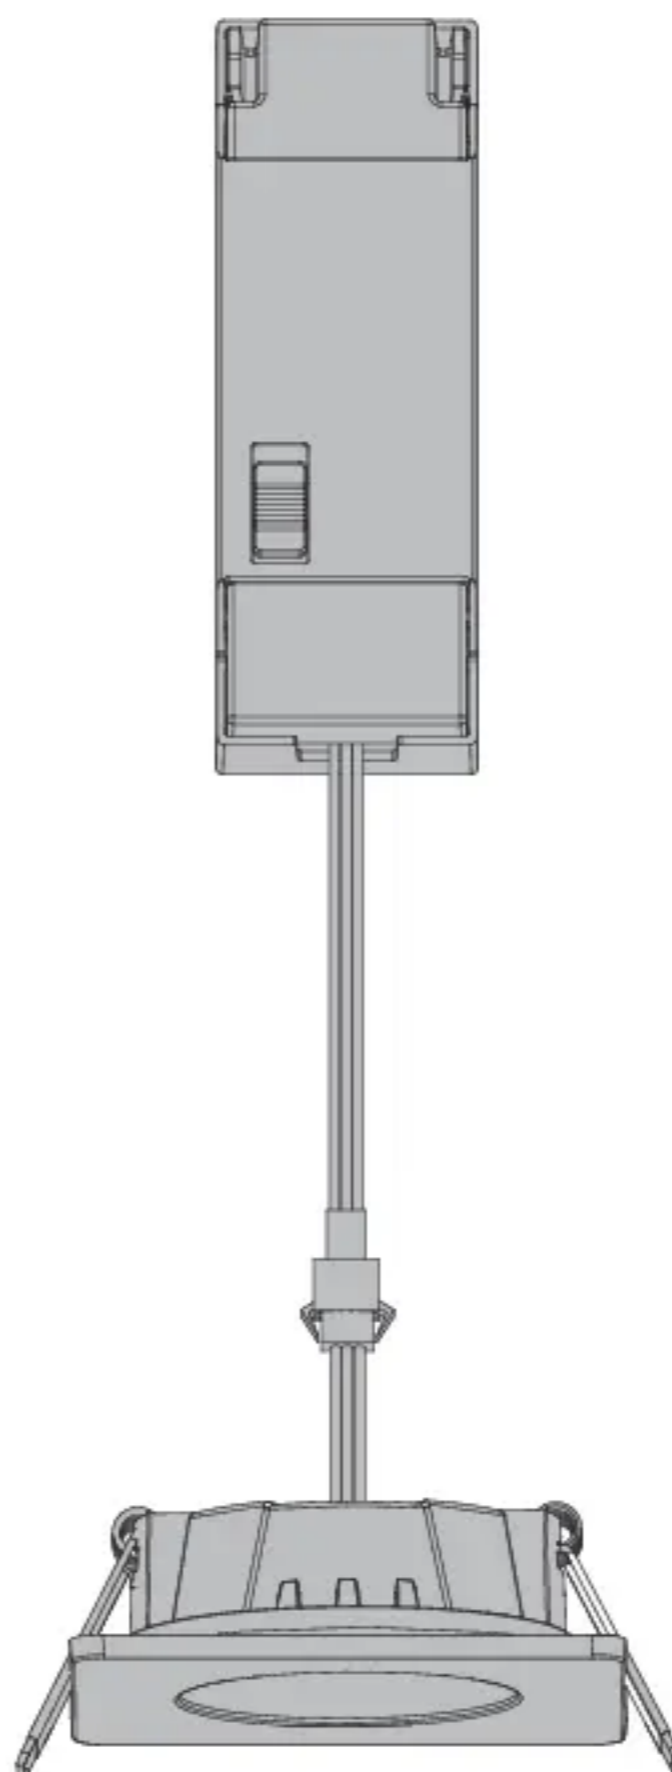

KILIA

Model: GB8345RDWH2740K-1/GB8345RDSN2740K-1/GB8345RDBK2740K-1/  
GB8345SQBK2740K-1/GB8345RDWH2740K-3/GB8345RDSN2740K-3

EAN CODE : 3276007483857/3276007483864/3276007483871/  
3276007483888/3276007483895/3276007483901