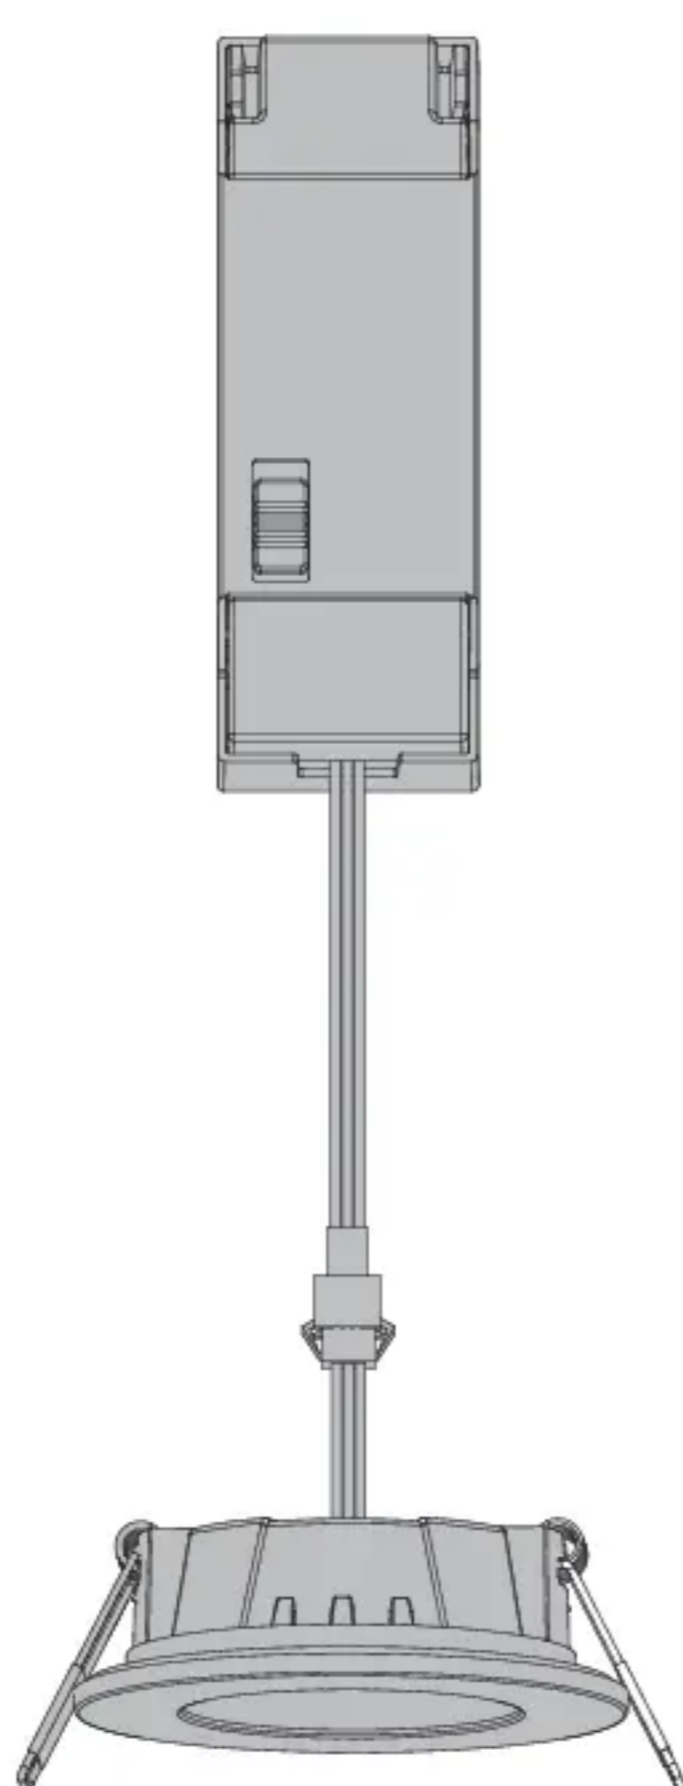

KILIA

Model: GB8345RDWH2740K-1/GB8345RDSN2740K-1/GB8345RDBK2740K-1/  
GB8345SQBK2740K-1/GB8345RDWH2740K-3/GB8345RDSN2740K-3

EAN CODE : 3276007483857/3276007483864/3276007483871/  
3276007483888/3276007483895/3276007483901