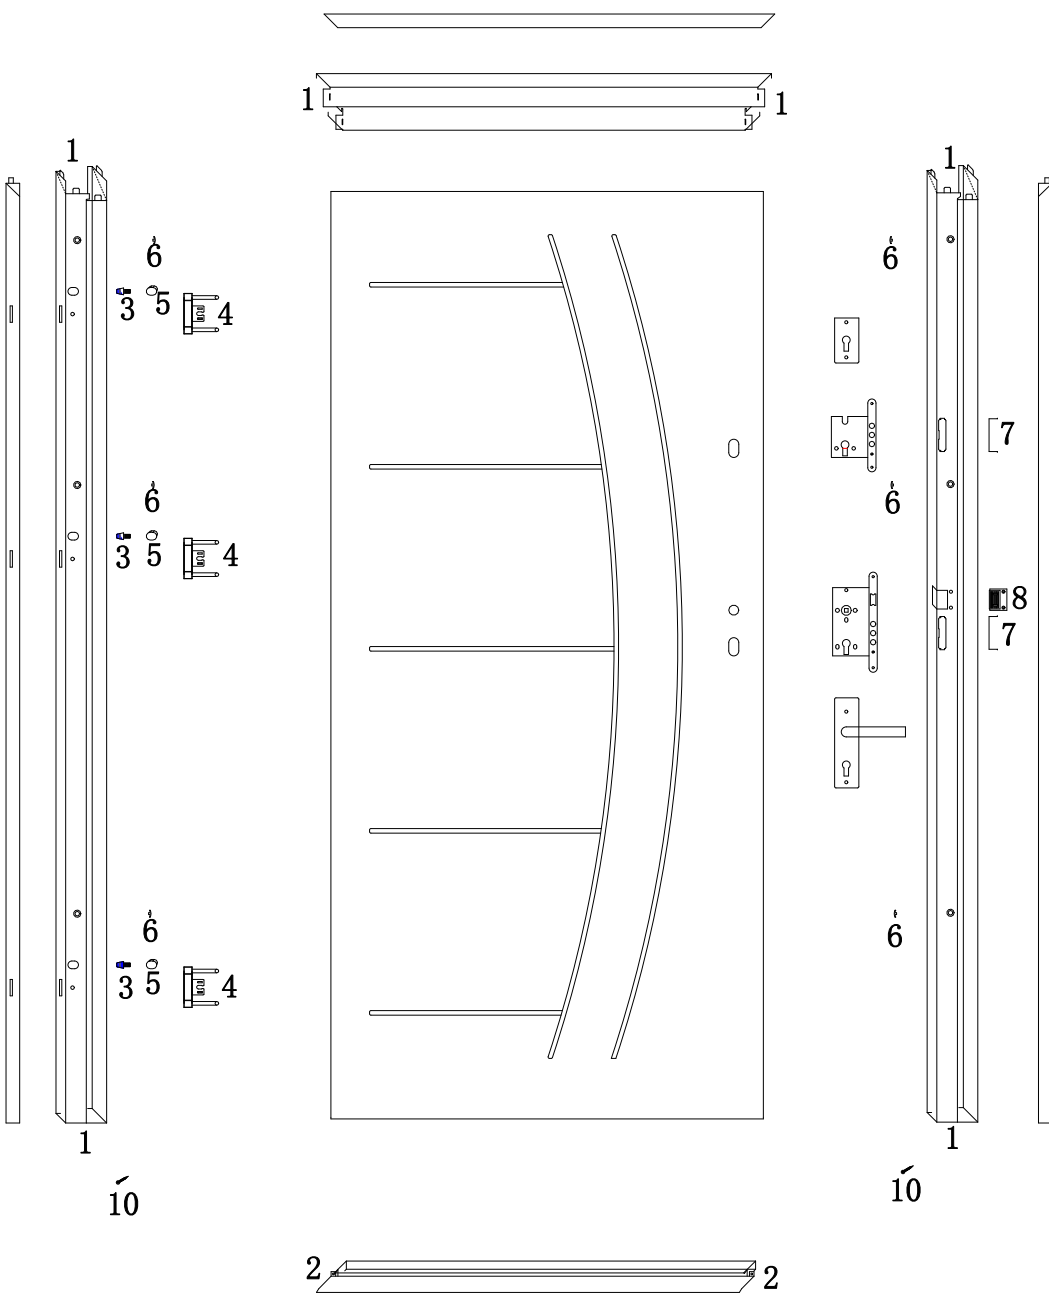

# S68 and P55 accessories and qty

item	Accessories	Description	qty
1		Horizontal and vertical sides	3 pcs
2		Door sill	1 pcs
3		Anti-thief nail	3 pcs
4		Hinges	3 sets
5		Plastic cover of anti-thief nail	3 pcs
6		Cover of screw	6 pcs
7		Plastic lock cover	2 pcs
8		lock tongue adjuster	1 set
9		rubber seal	6 pcs
10		stainless nail for connecting down sill	2 pcs