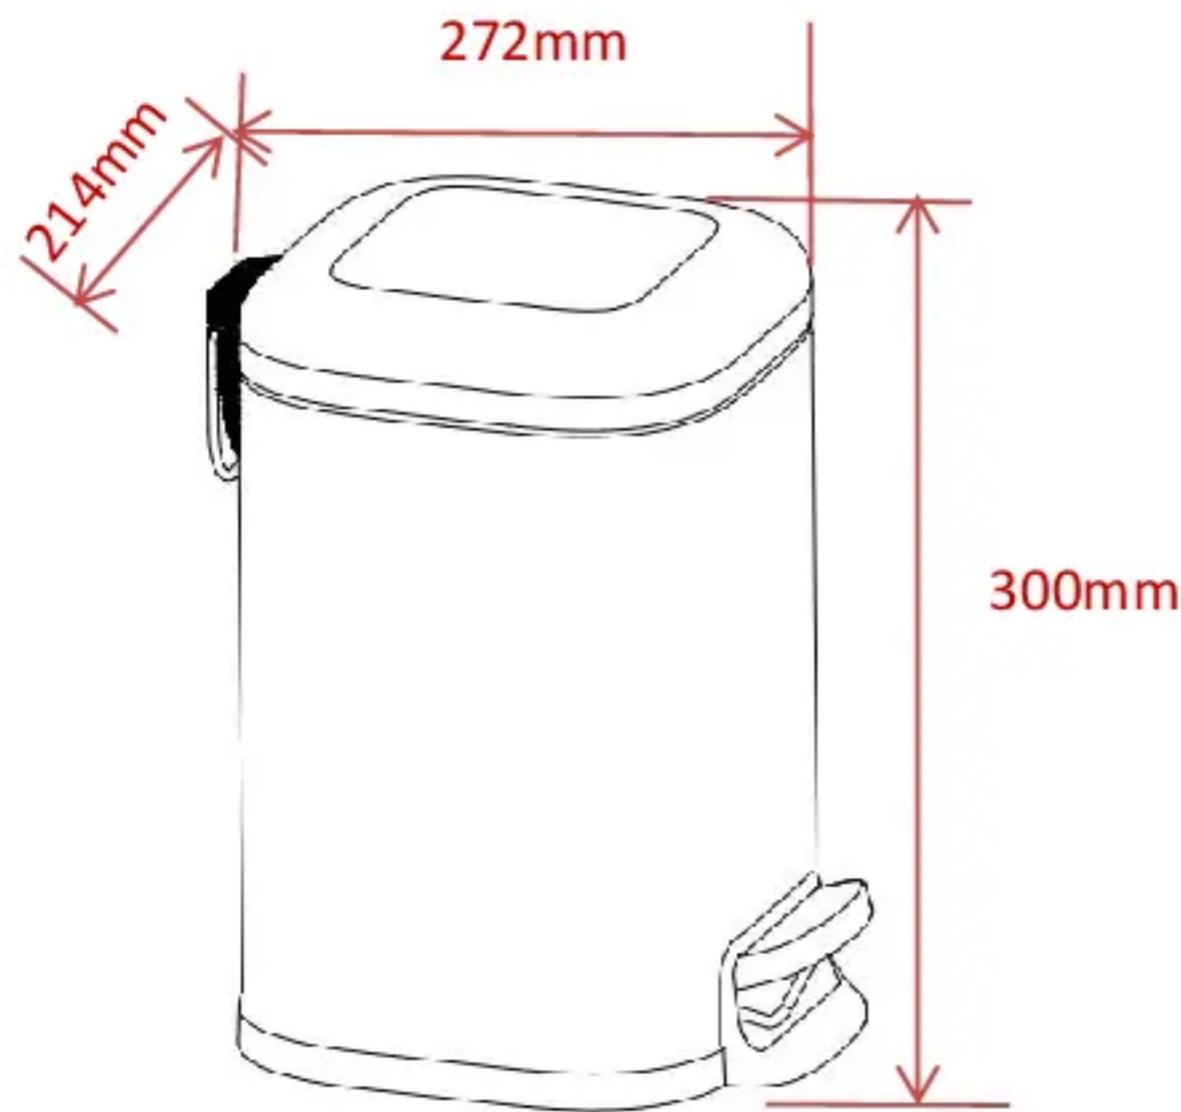

Product technical data sheet

Supplier Name:	Fucheng Metals Production Co.,Ltd. Of Jiangmen City
Version No.:	0
Product Range	bathroom Accessories

No.	ADEO Ref	EAN Code	Supplier Ref	Color
1	893710	3276000699989	FC-GS4300-1	WHITE 0
2	839705	3276000699996	FC-GS4300-2	FJORD 4
3	839700	3276000700005	FC-GS4300-3	PARIS 1
4	839702	3276000700029	FC-GS4300-4	LAGUNA 5

Dimension: 272 x 214 x 300mm

Tolerance: +/- : 7mm

Name	Material
Waste Bin	Iron
Lid	Iron
Inner bucket	PP & 430# Stainless steel
Hinge	PP & 430# Stainless steel
Bottom	PP & 2 Anti-slip rubber points
Pedal	410# Stainless steel sheet &PP
Lever line	Iron
Soft close damper	Iron & PP
Spring	Iron

Product Weight: 1200g

Tolerance: +-10%