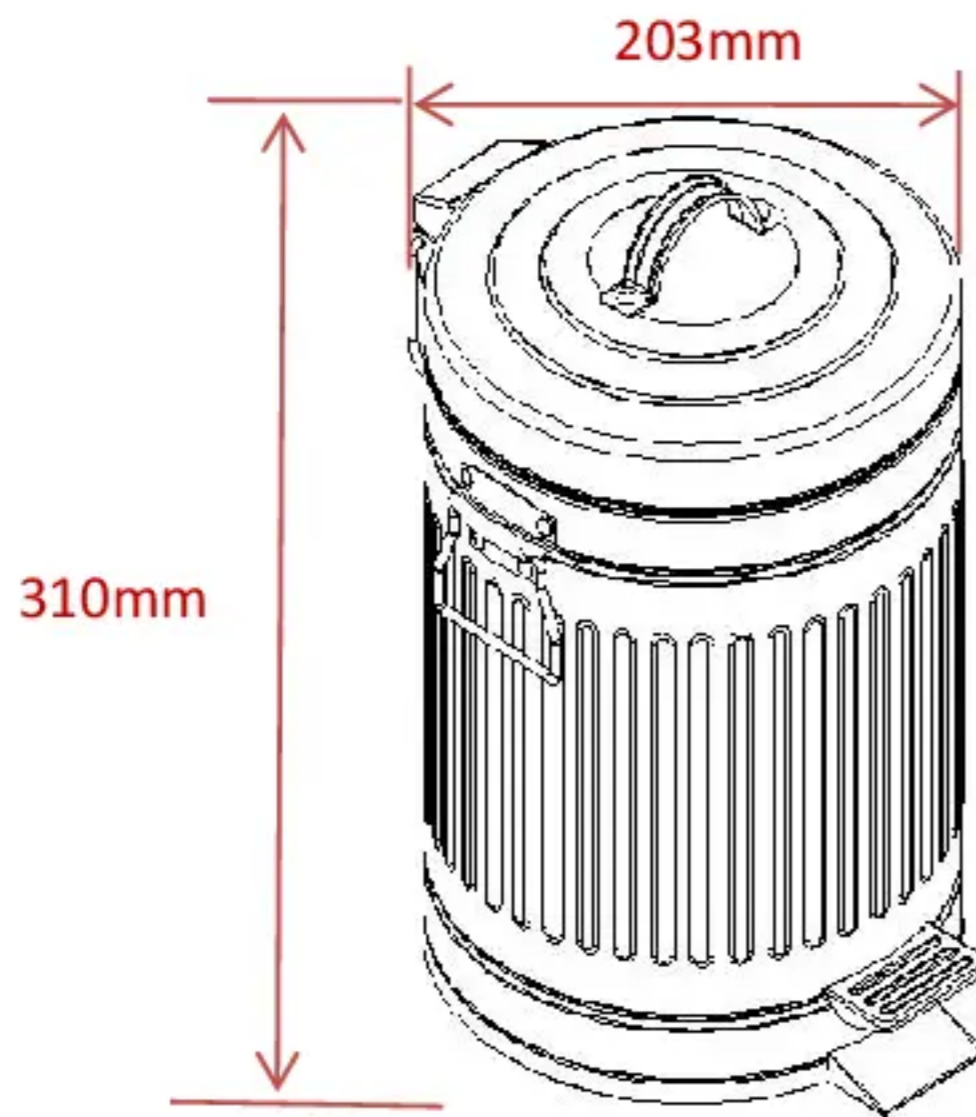

Product technical data sheet

Supplier Name:	Fucheng Metals Production Co.,Ltd. Of Jiangmen City
Version No.:	0
Product Range	bathroom Accessories

No.	ADEO Ref	EAN Code	Supplier Ref	Color
1	839703	3276000700081	FC-J43005L-1	BLACK 0
2	839698	3276000700098	FC-J43005L-2	WHITE 0
3	839708	3276000700104	FC-J43005L-3	INK 2

Dimension: Dia. 203 x 310 mm

Tolerance: +/- : 7mm

Name	Material
Waste Bin	Iron
Lid	Iron
Inner bucket	PP & 430# Stainless steel
Hinge	PP & 430# Stainless steel
Bottom	PP & 2 anti-slip EVA points
Pedal	Iron
Lever line	Iron
Top handle	Iron sheet & Iron line & Aluminium rivet
Side handle	Iron sheet & Iron line & Aluminium rivet
Soft close damper	Iron & PP

Product Weight: 1020g

Tolerance: +-10%