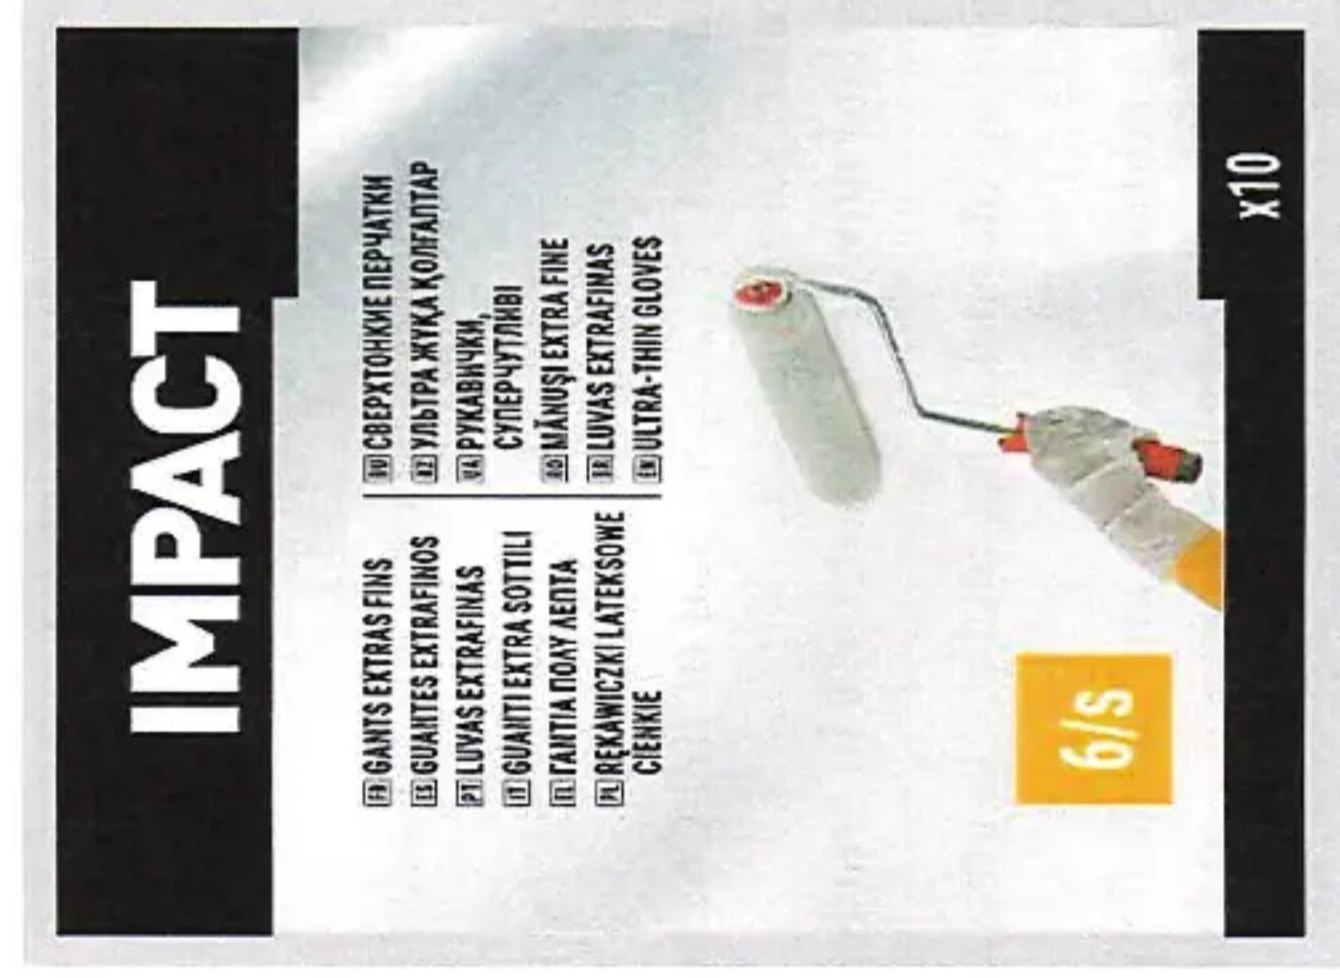

SET OF 10 GLOVES 6/S

PDC Brush NV
Maïslaan 10
8800 Roeselare, Belgium

Product reference Adeo : 19R11P03-77

Product reference PDC Brush : 22420406AD

Pictures of the product

LABELS ON PRODUCT

Doypack 120x200mm